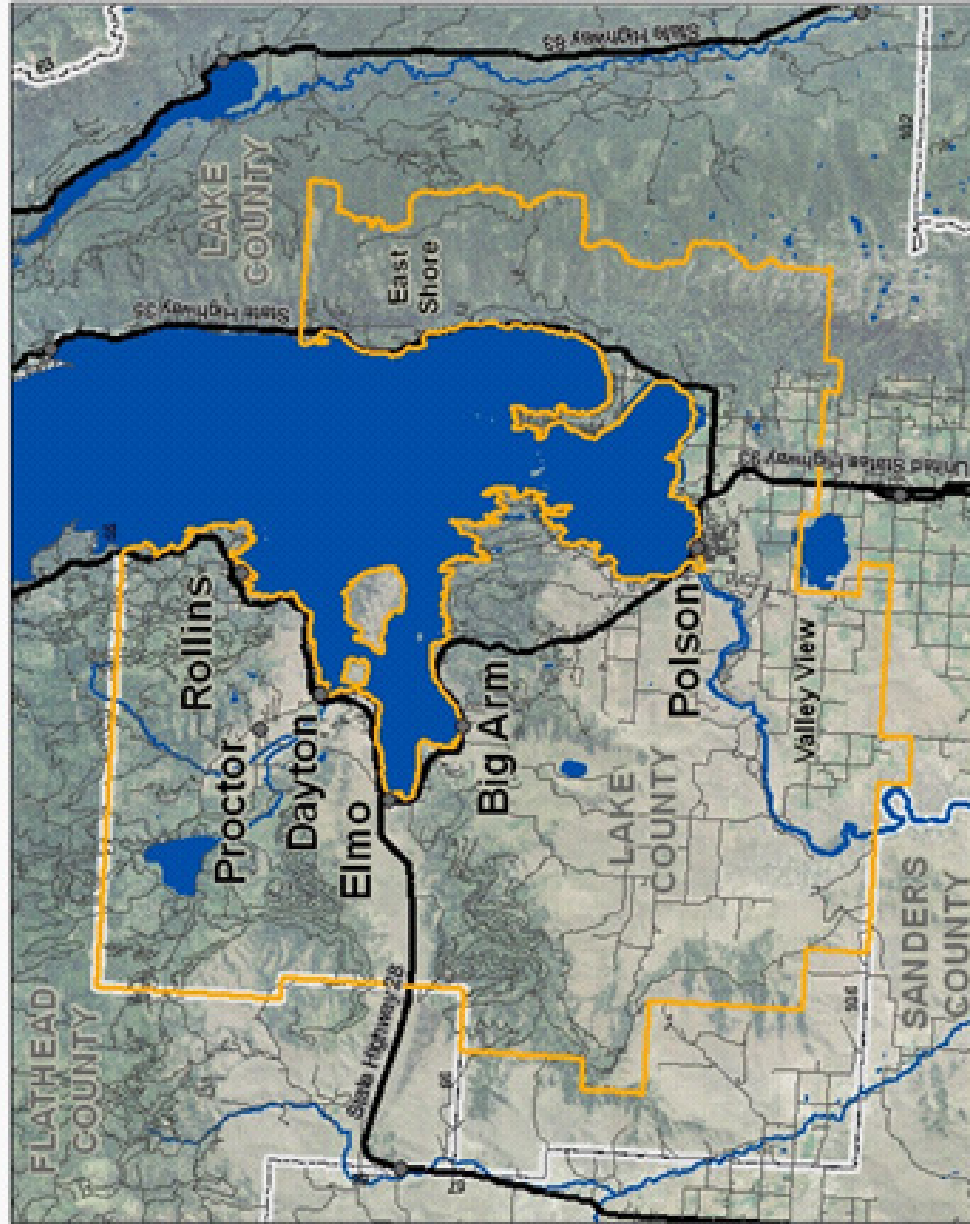

North Lake County Public Library District

Includes

- Rollins
- Proctor-Dayton
- Elmo
- Big Arm
- Polson
- Valley View
- East Shore

Map # 10GOVU0004 May 12, 2010