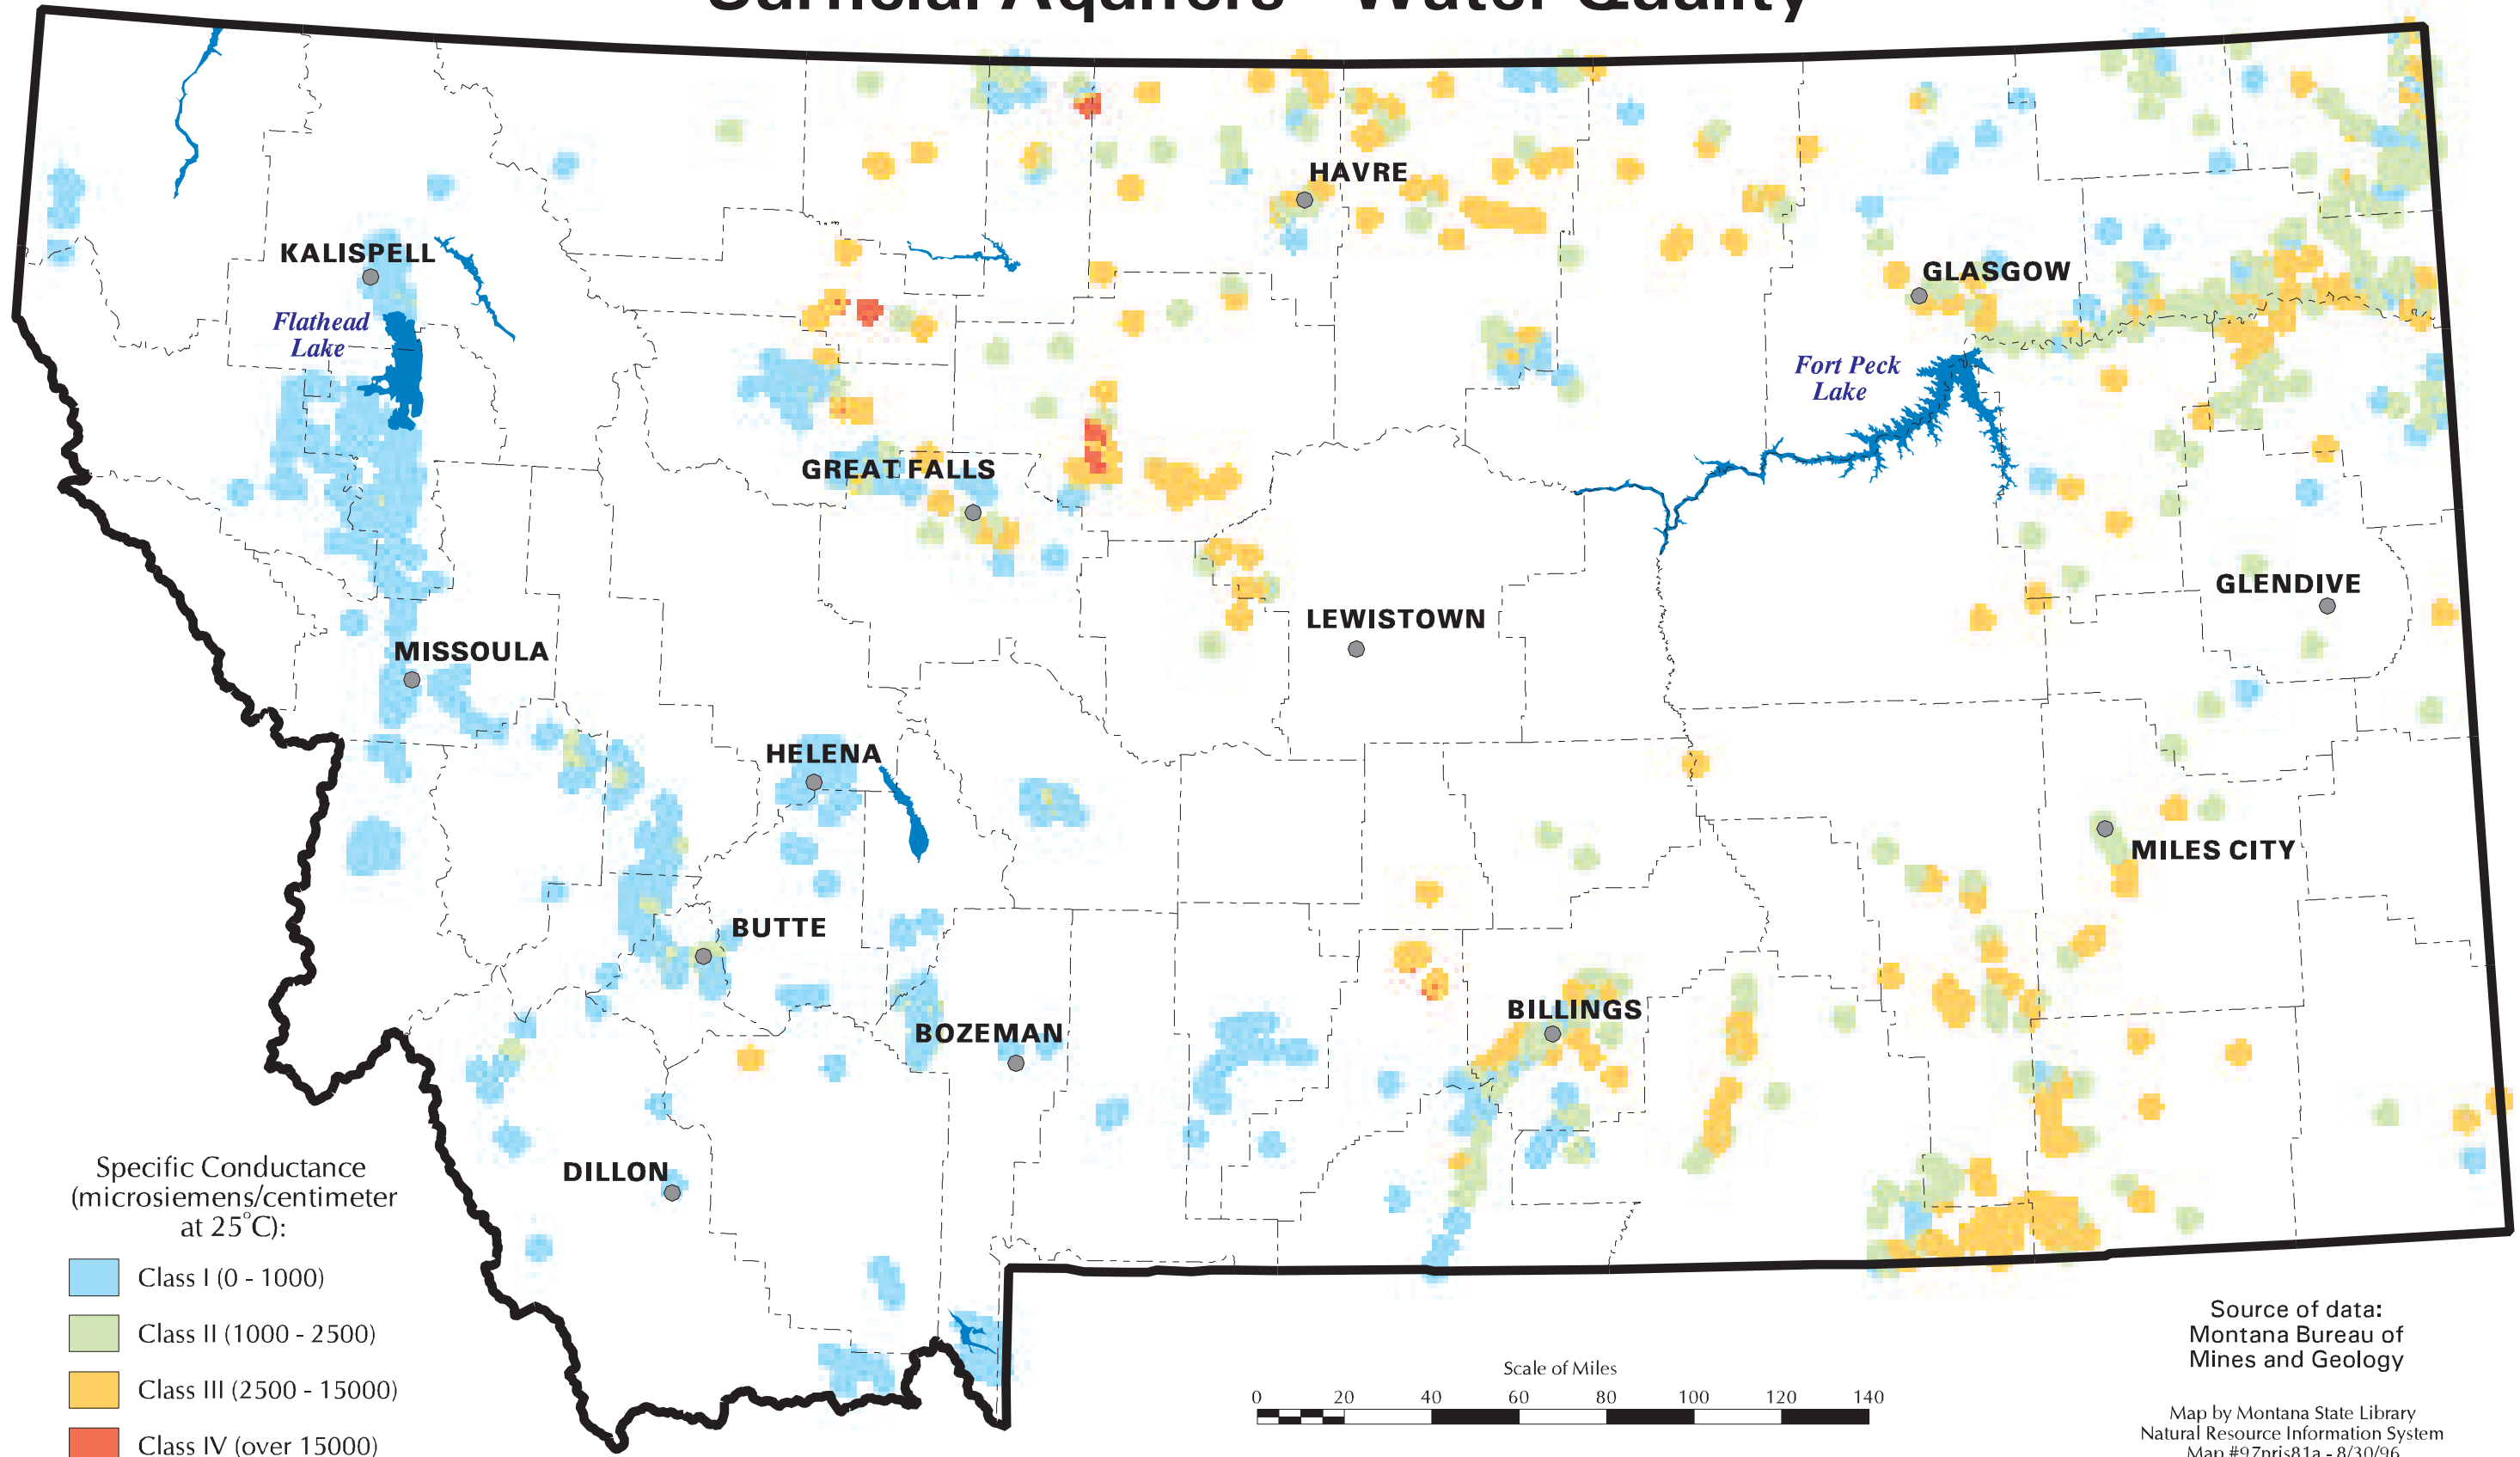

Surficial Aquifers - Water Quality

Source of data:
Montana Bureau of
Mines and Geology

Map by Montana State Library
Natural Resource Information System
Map #97nr81a - 8/30/96