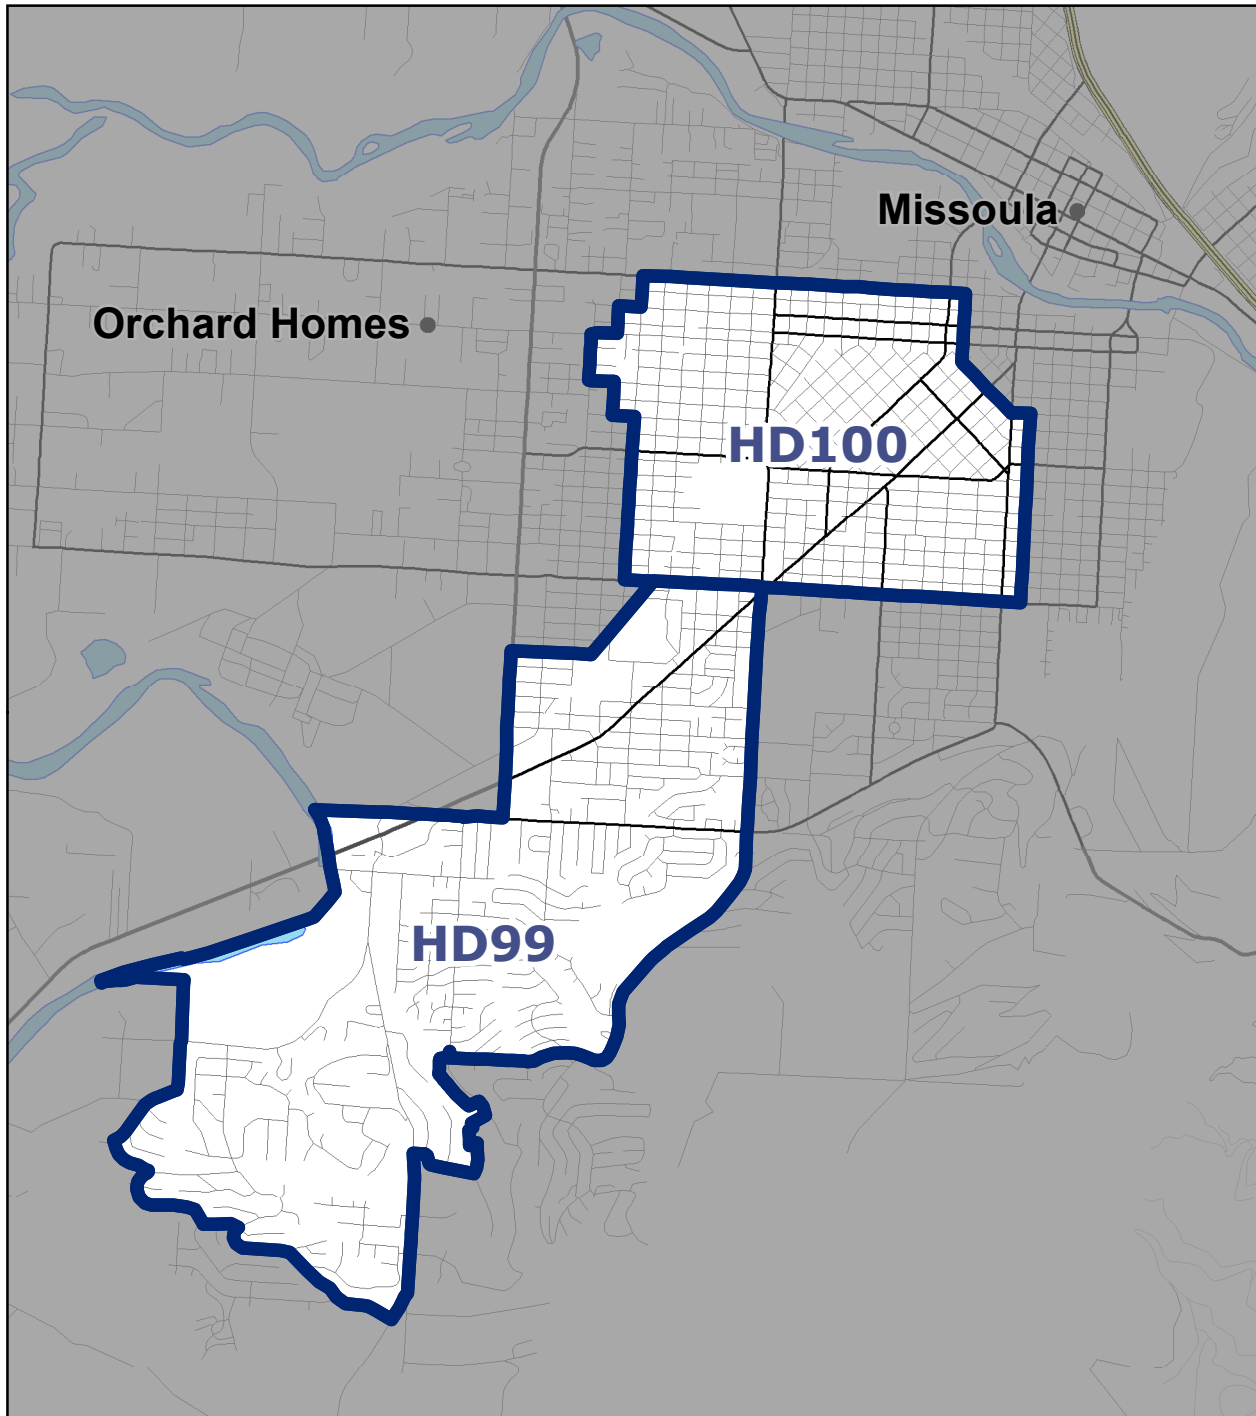

Montana Senate District 50

For elections held in 2014 - 2022