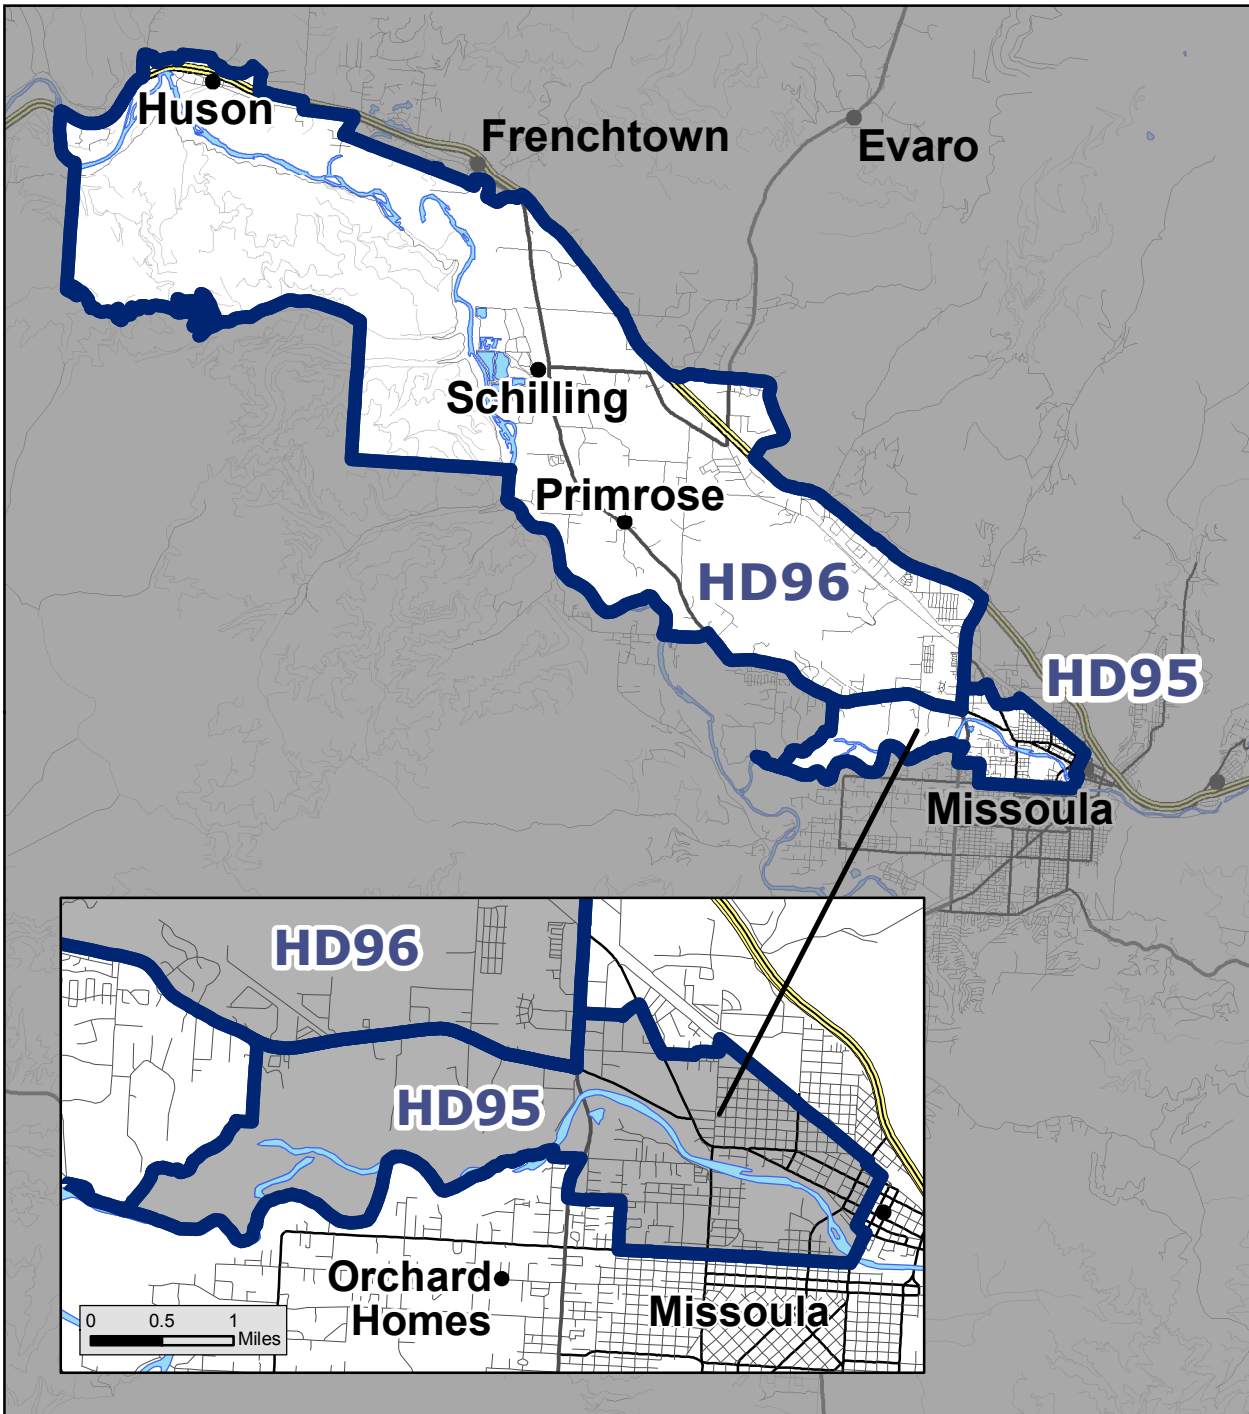

# Montana Senate District 48

For elections held in 2014 - 2022