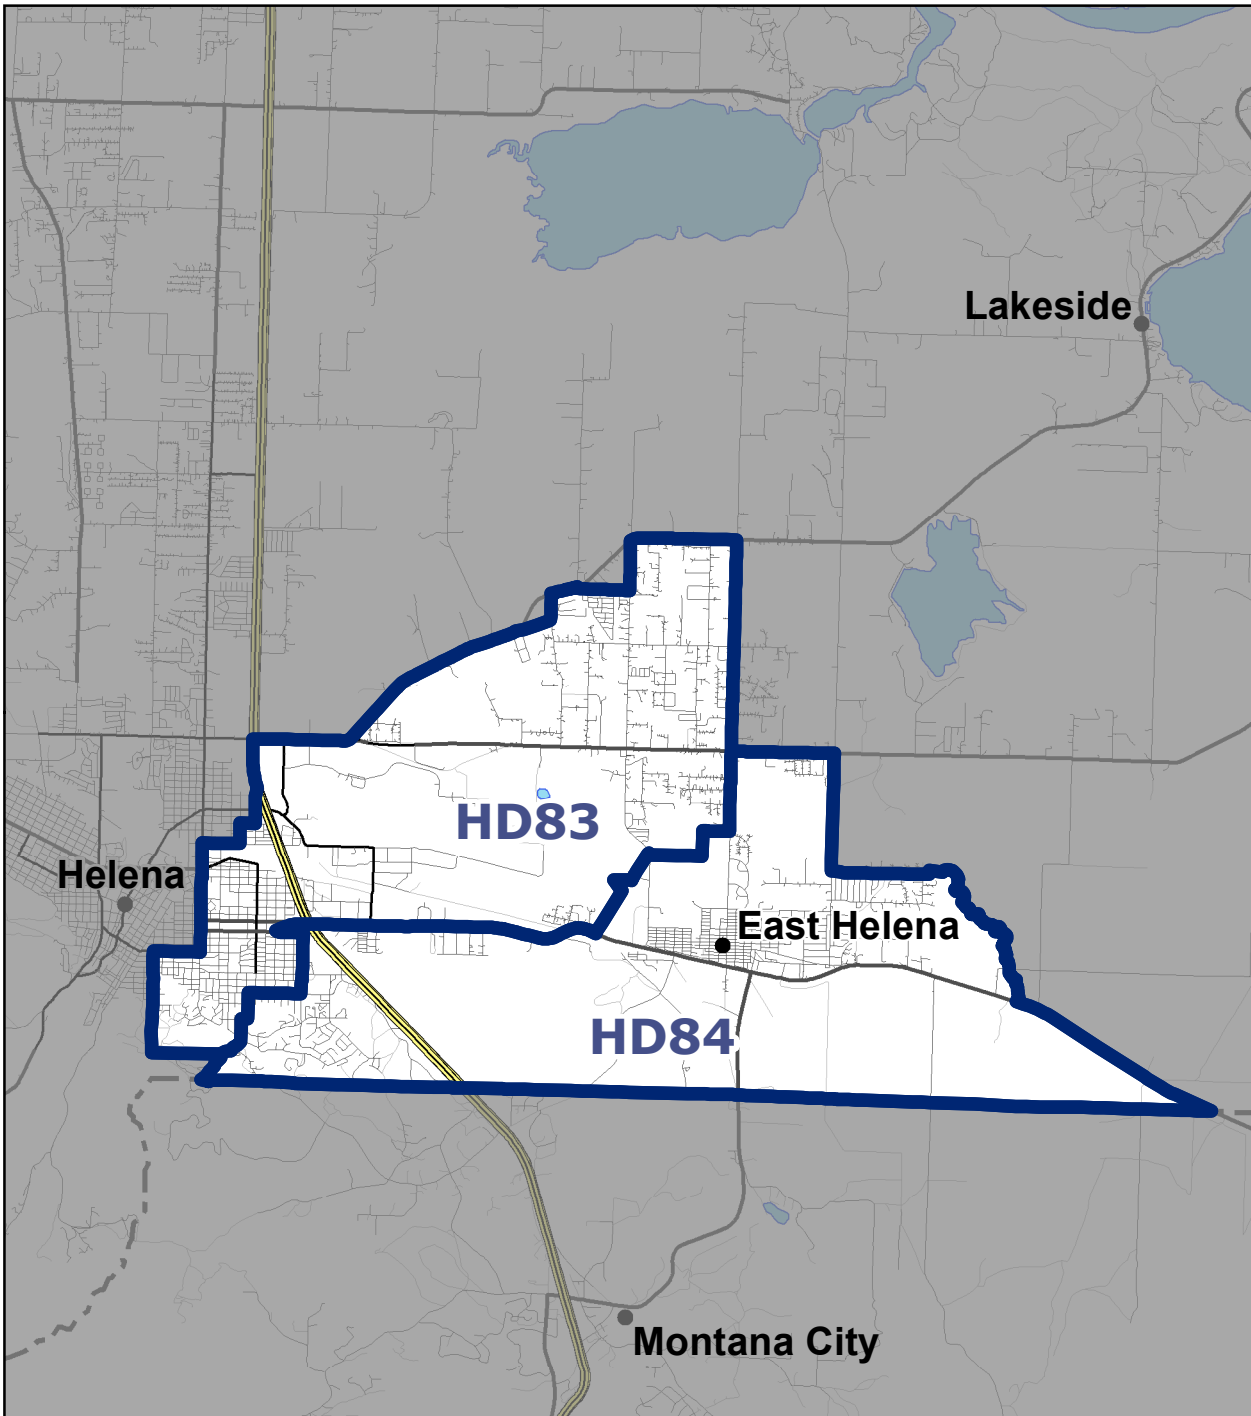

Montana Senate District 42

For elections held in 2014 - 2022