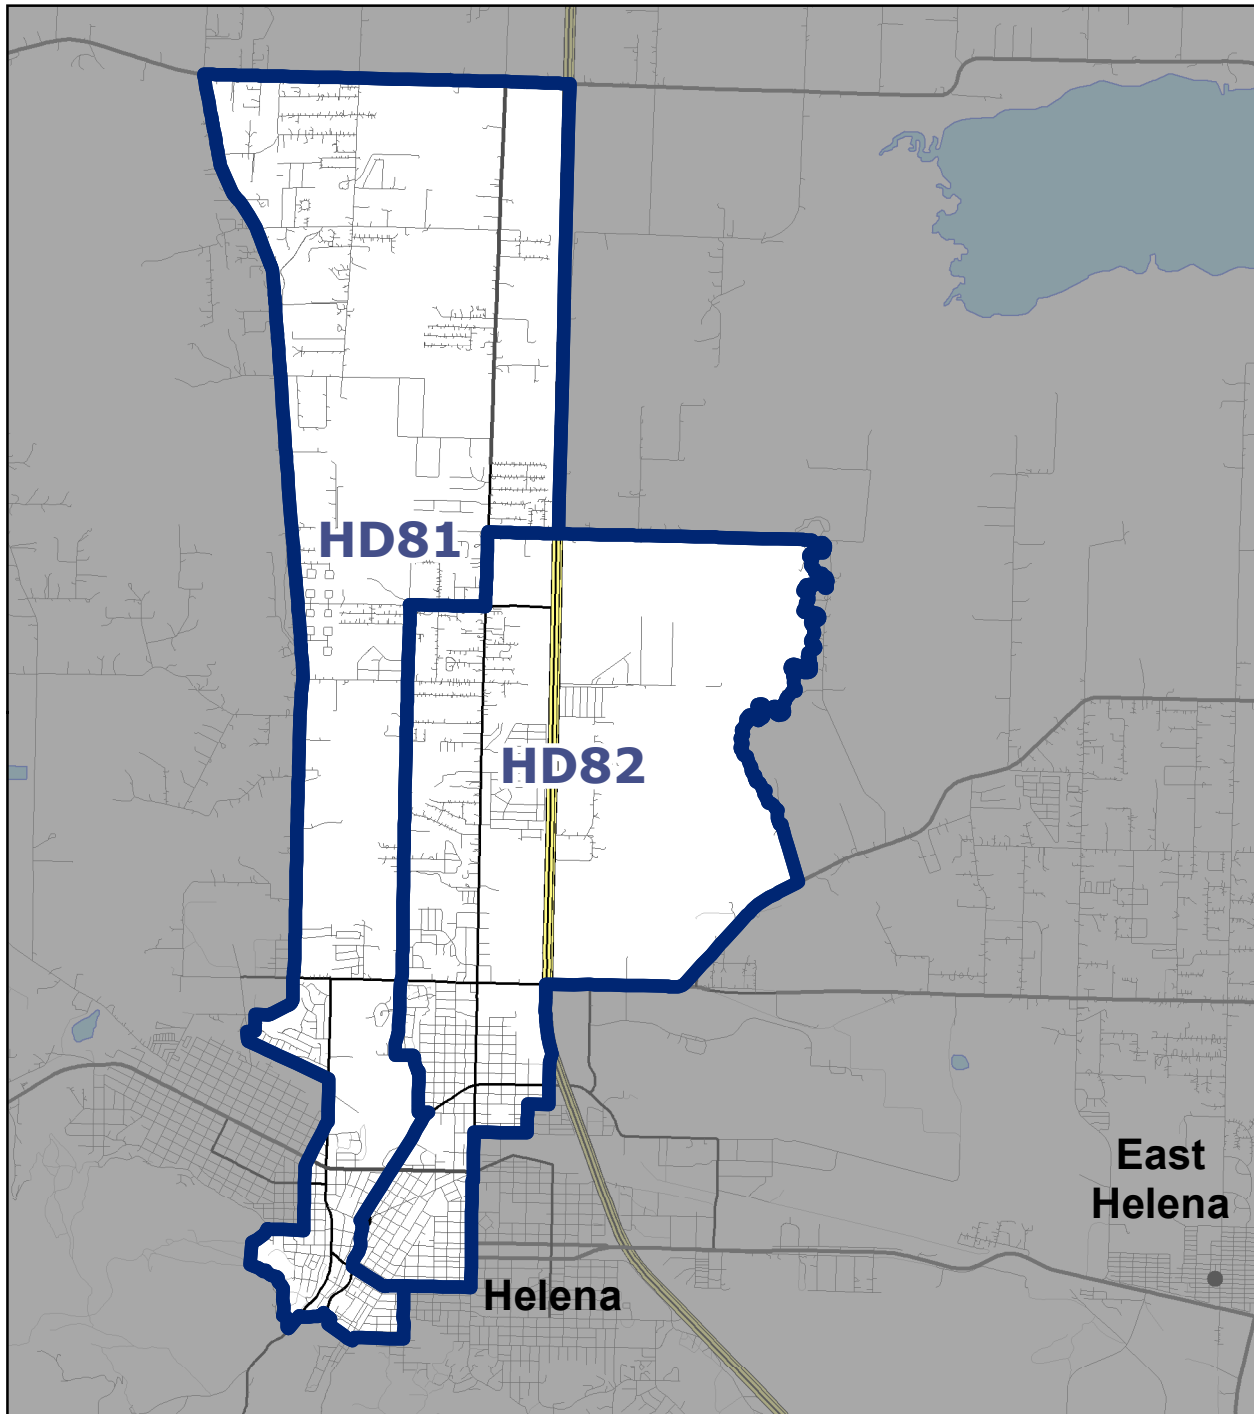

Montana Senate District 41

For elections held in 2014 - 2022