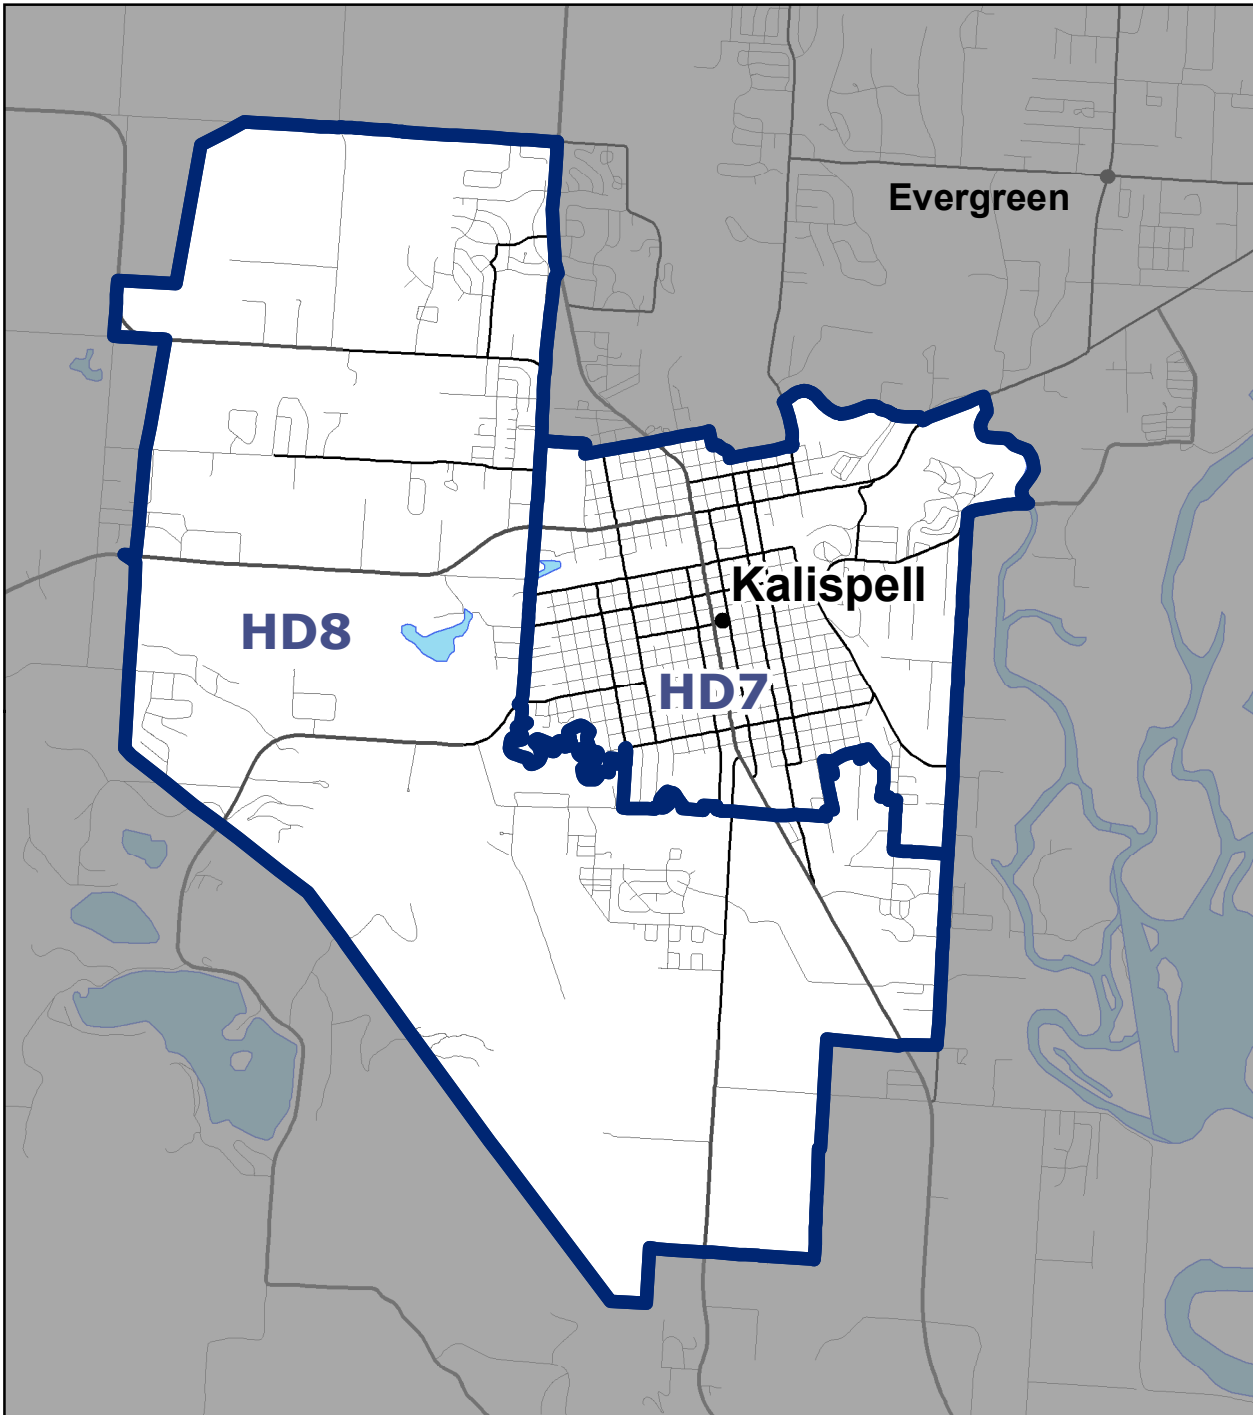

Montana Senate District 4

For elections held in 2014 - 2022