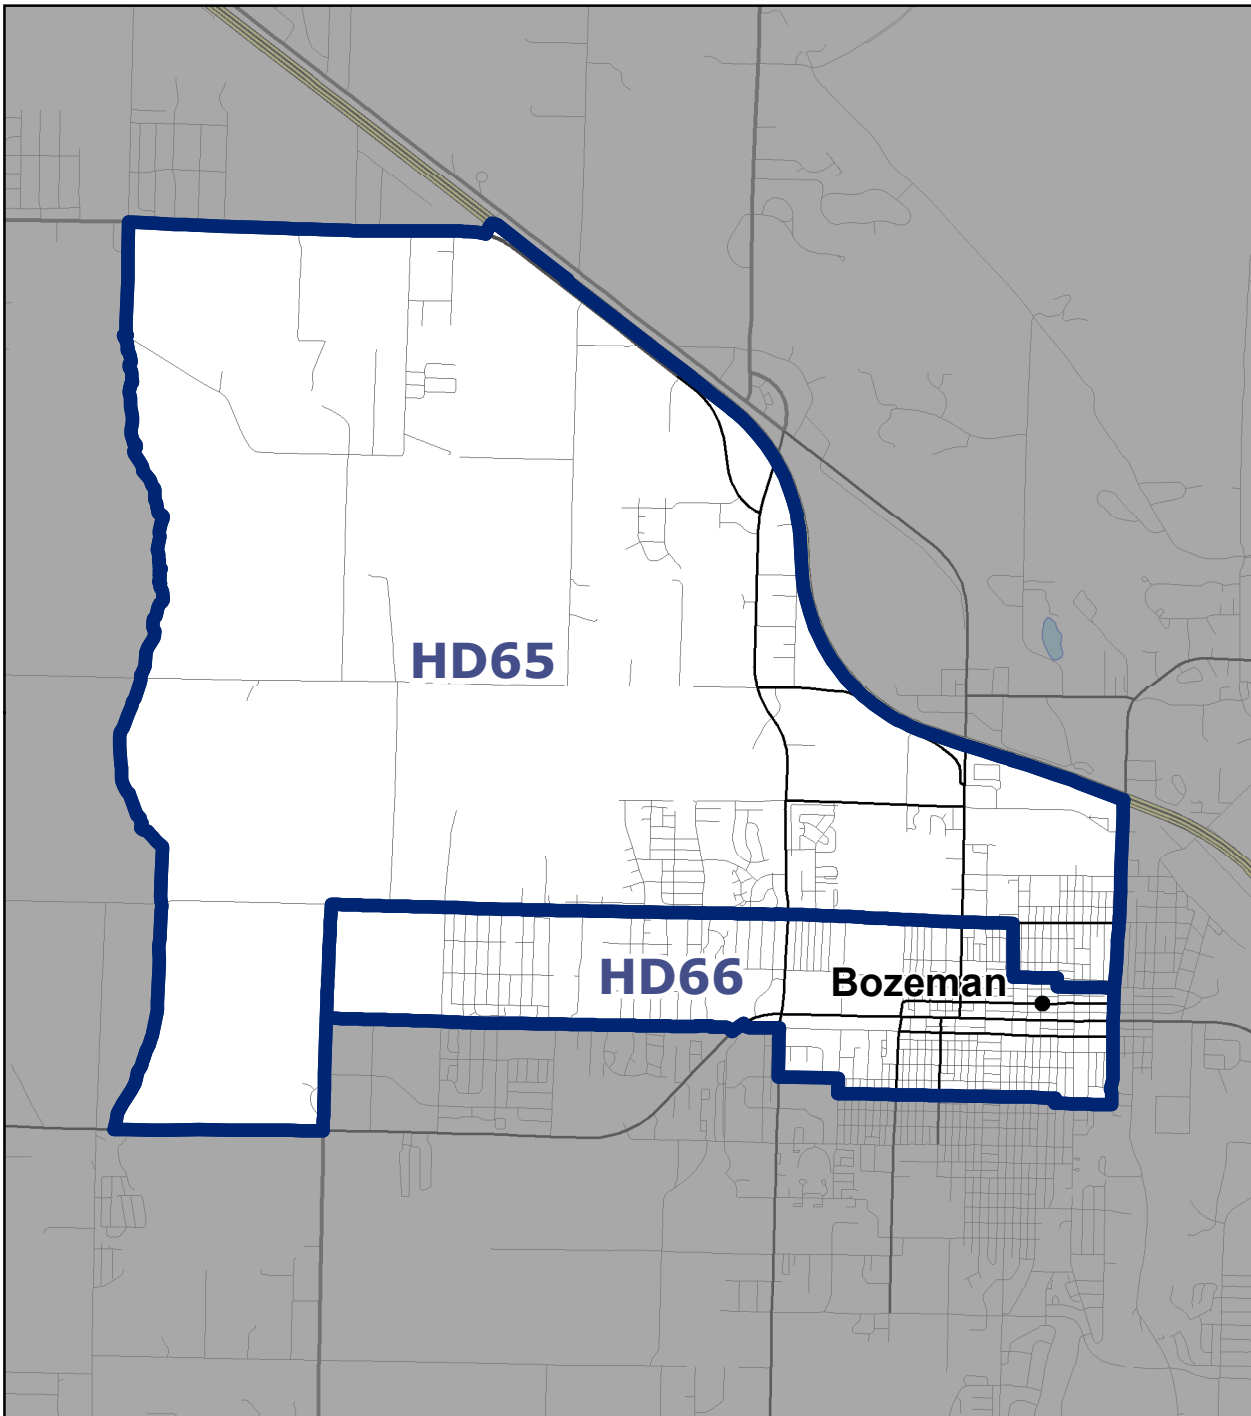

Montana Senate District 33

For elections held in 2014 - 2022