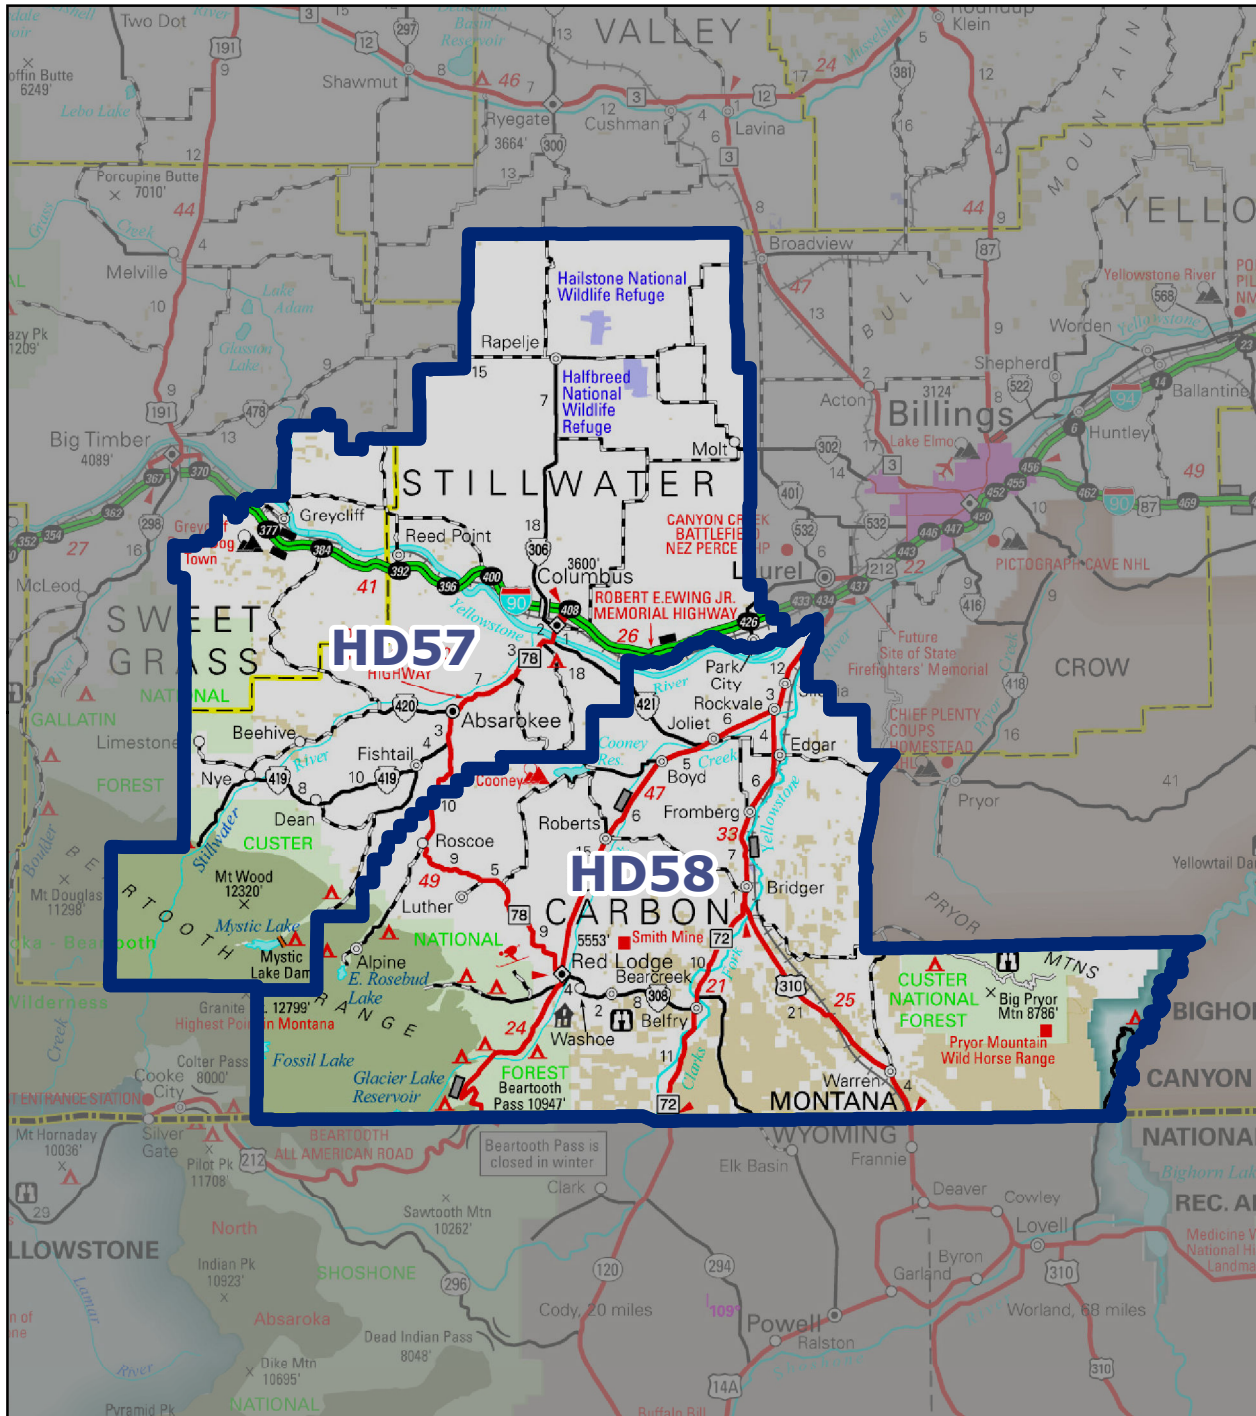

# Montana Senate District 29

For elections held in 2014 - 2022