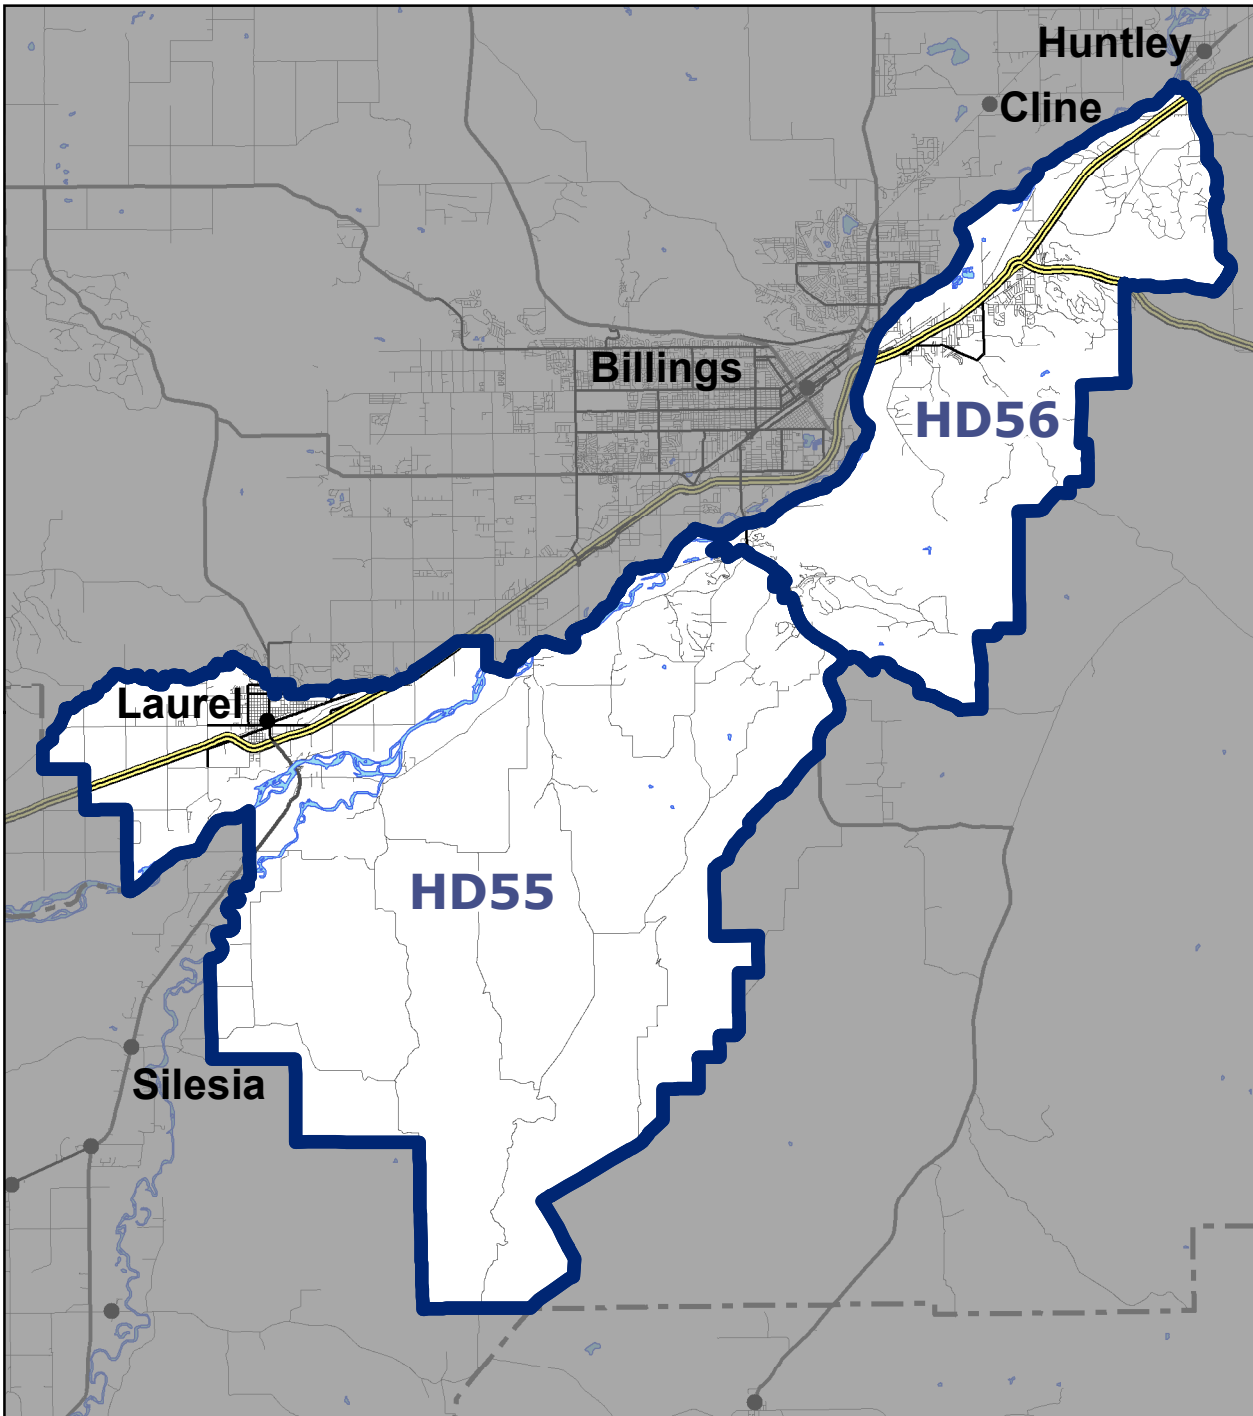

Montana Senate District 28

For elections held in 2014 - 2022