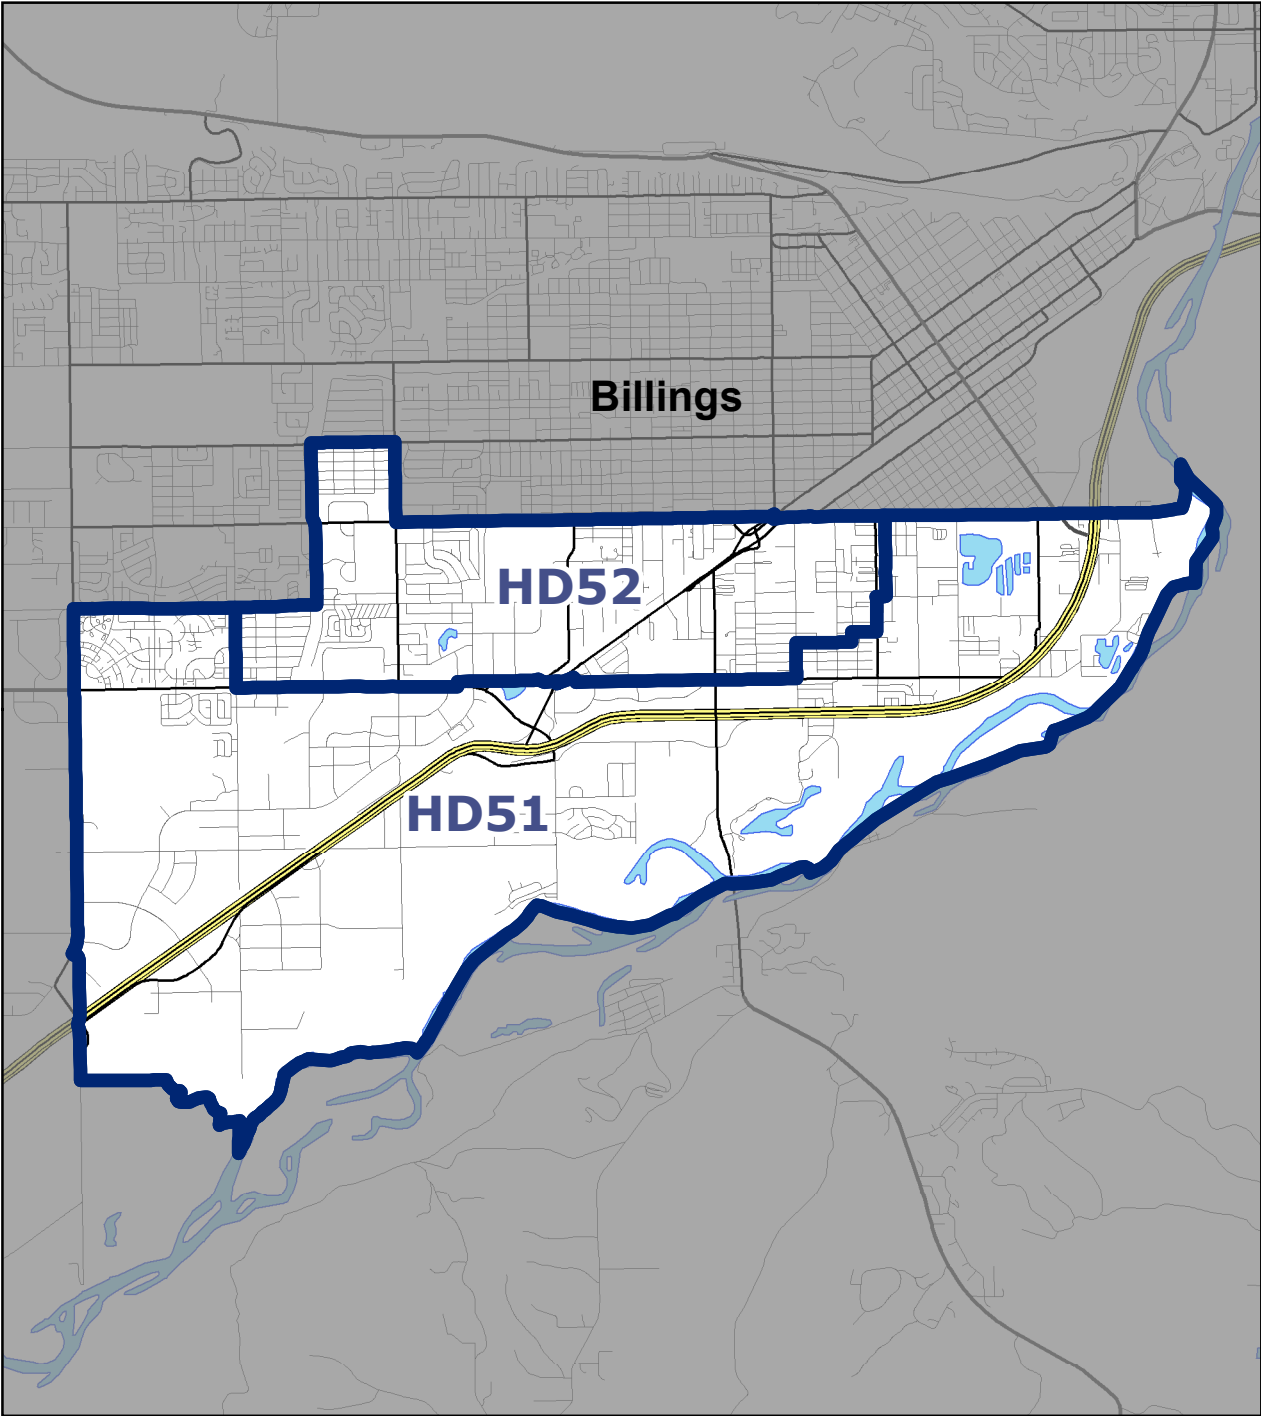

Montana Senate District 26

For elections held in 2014 - 2022