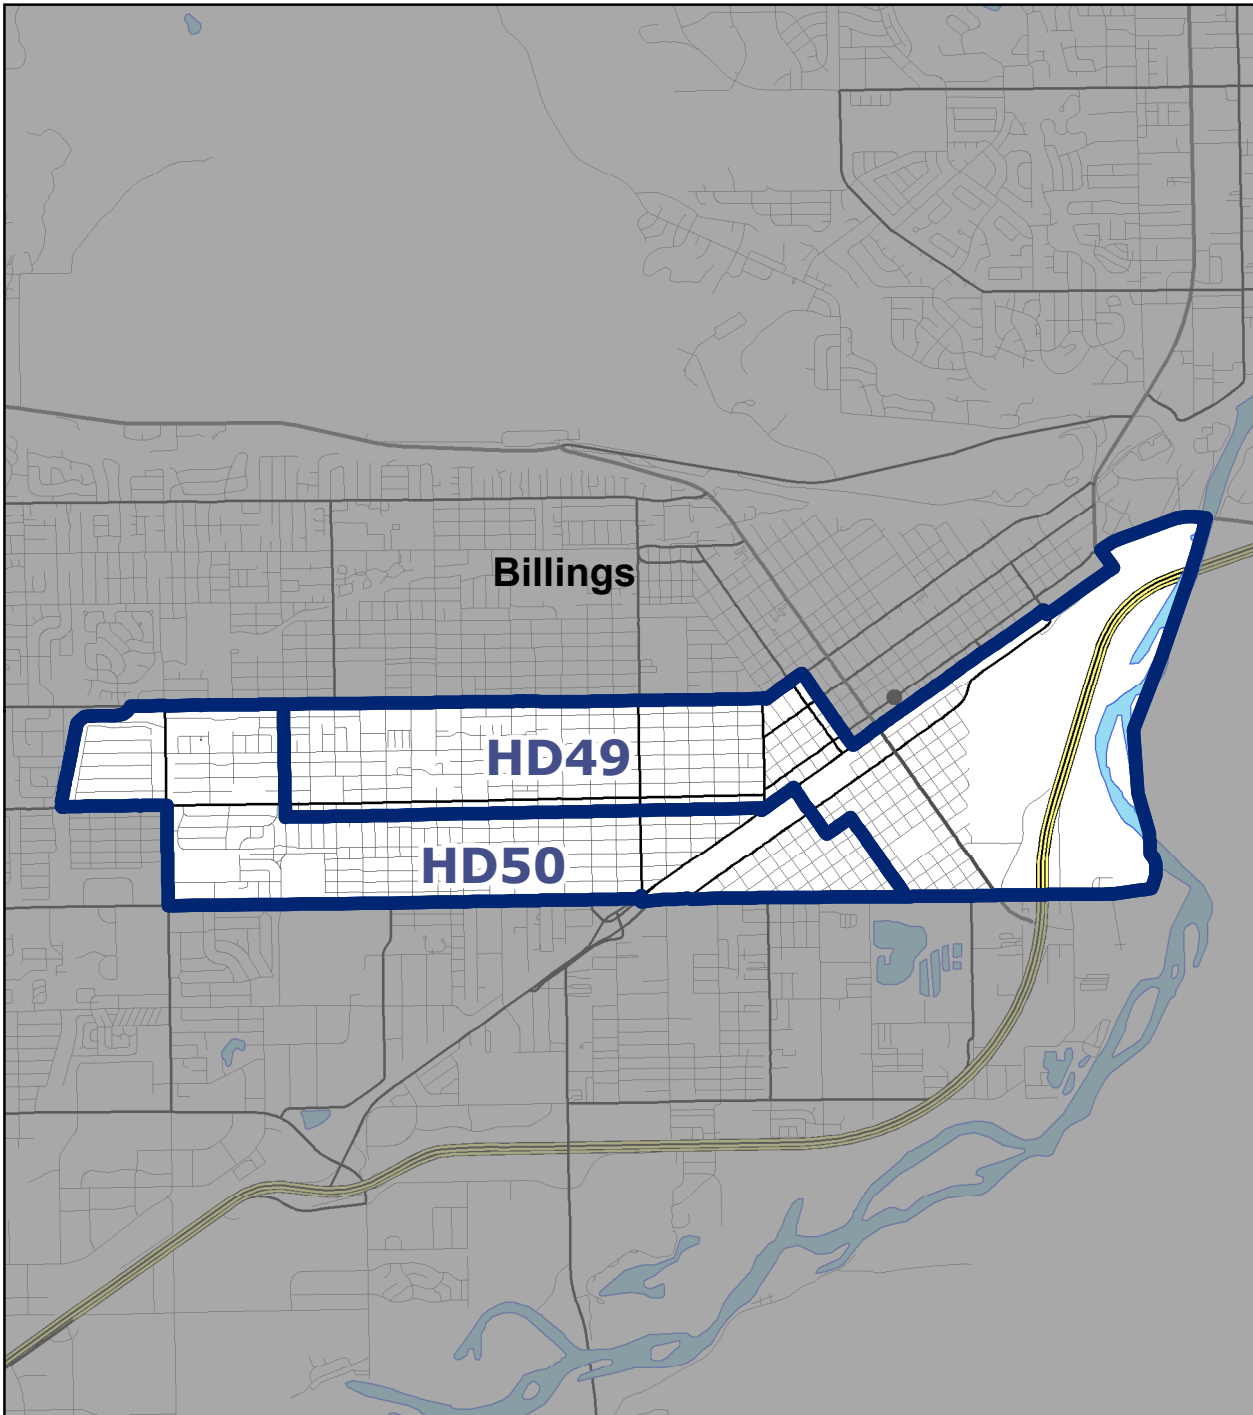

Montana Senate District 25

For elections held in 2014 - 2022