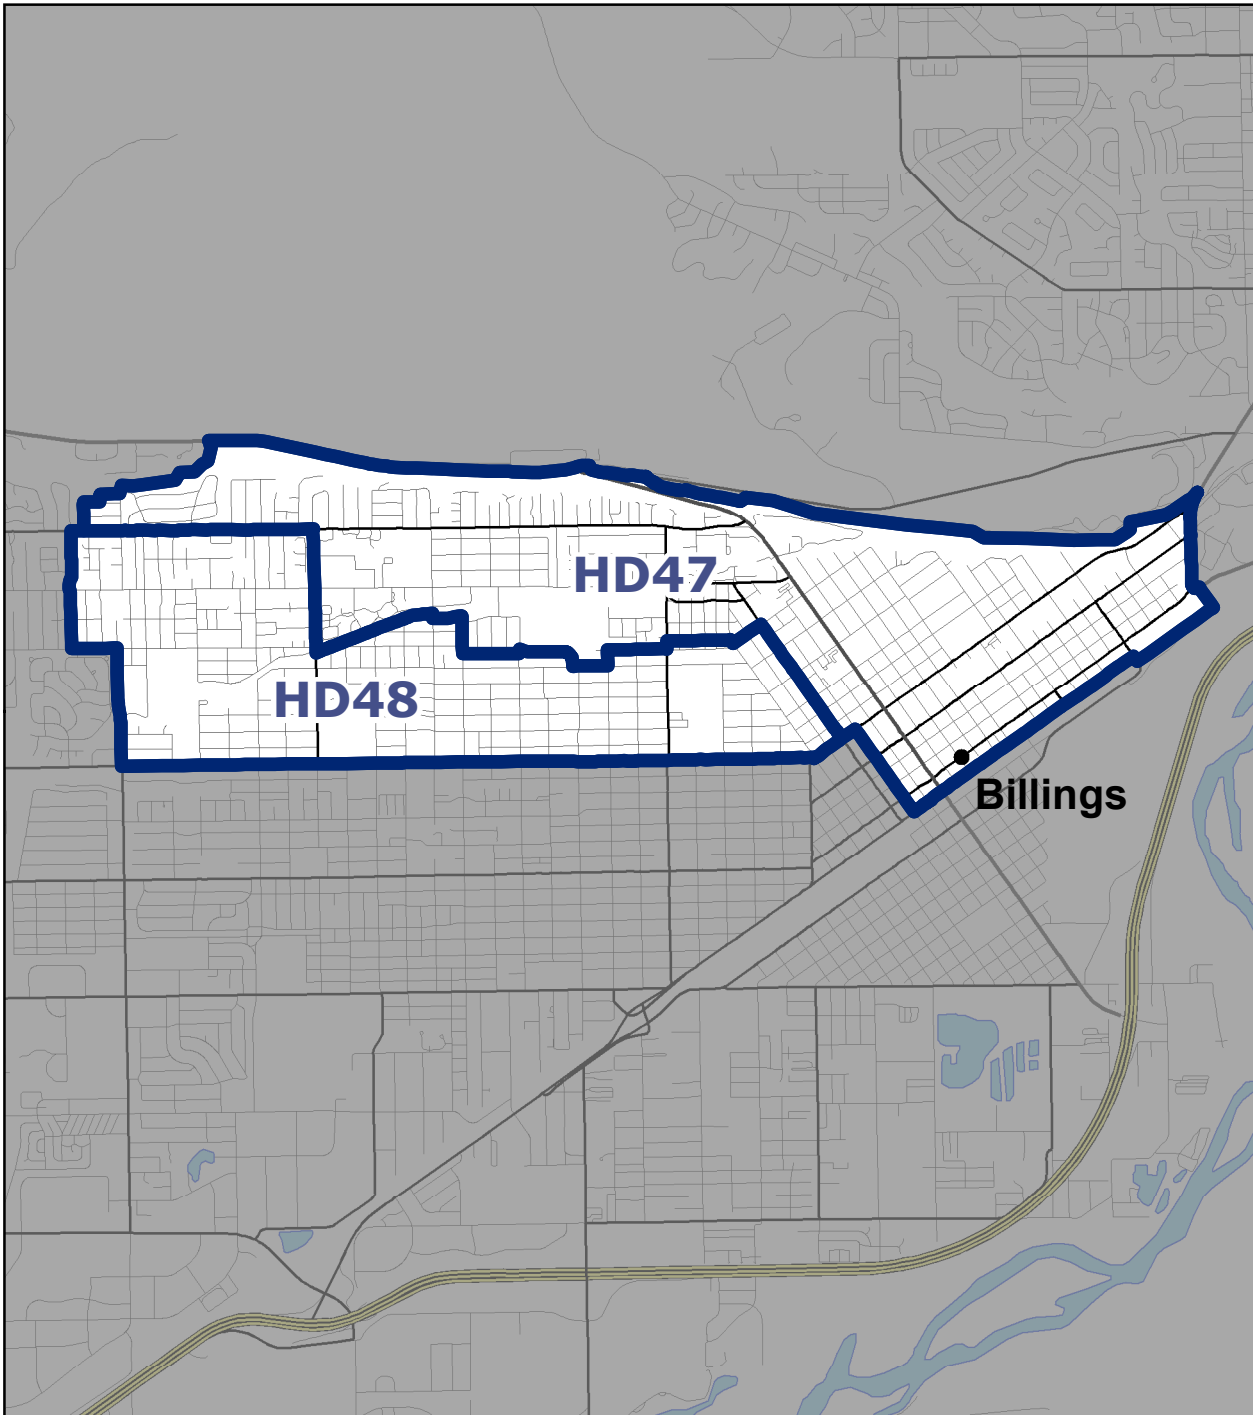

Montana Senate District 24

For elections held in 2014 - 2022