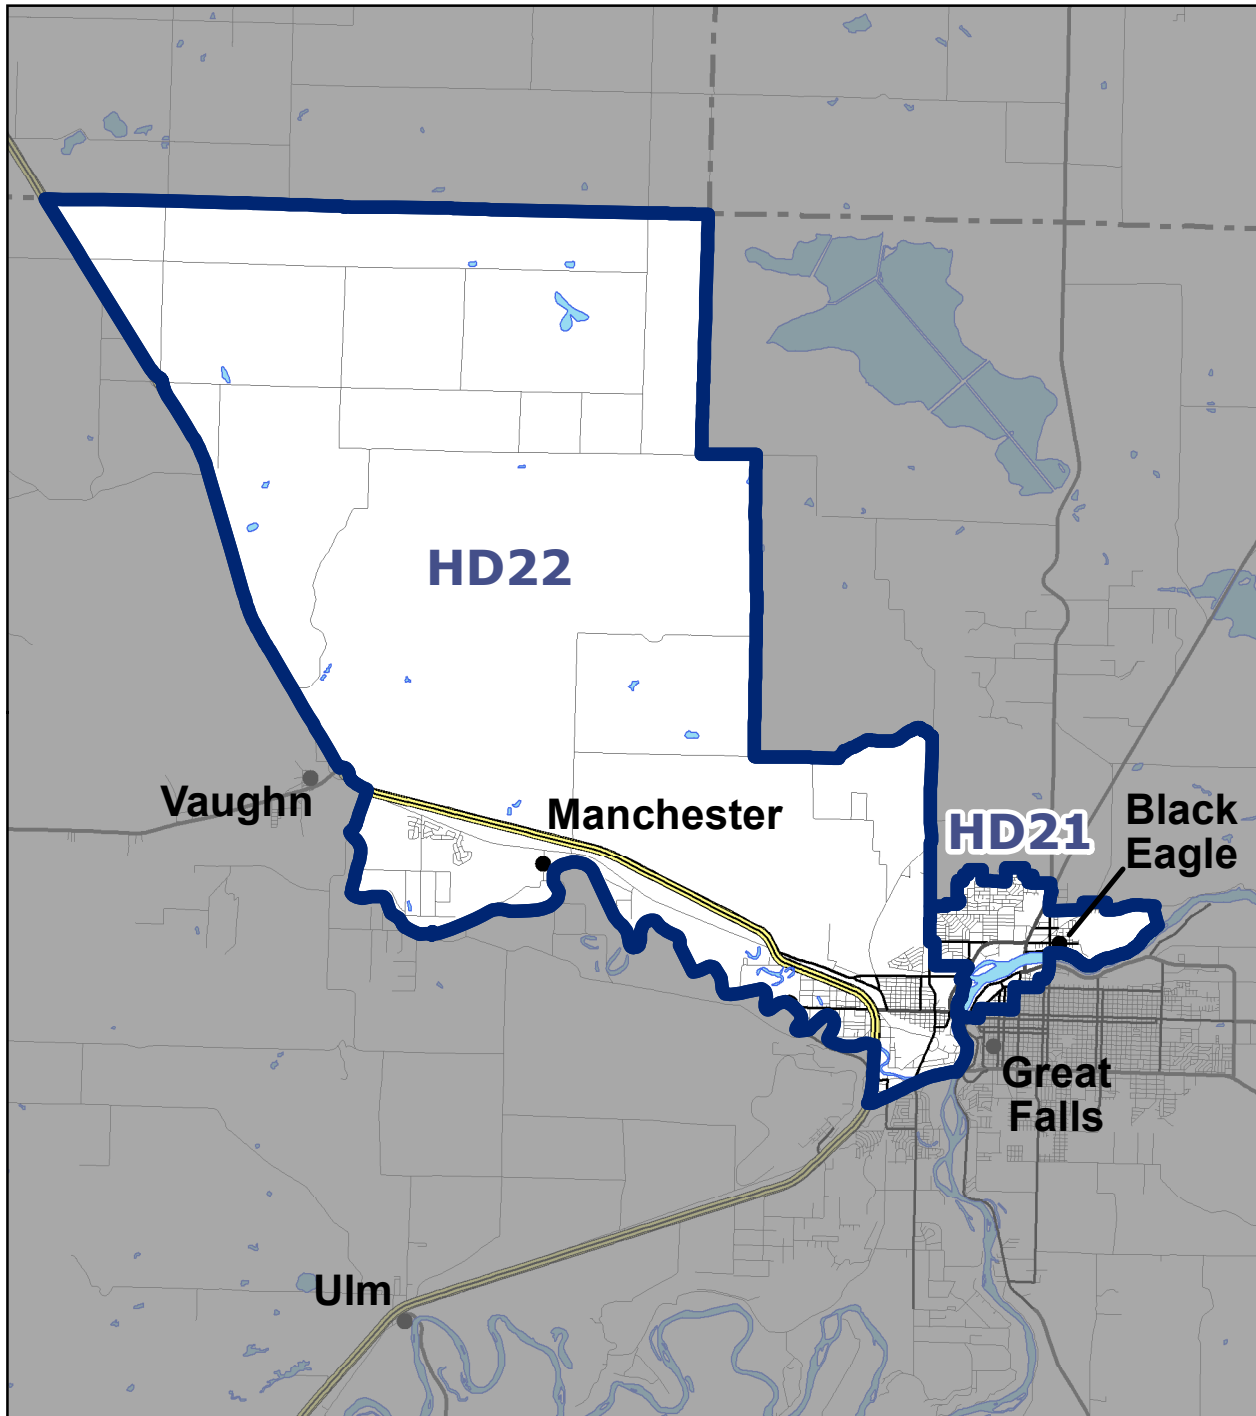

Montana Senate District 11

For elections held in 2014 - 2022