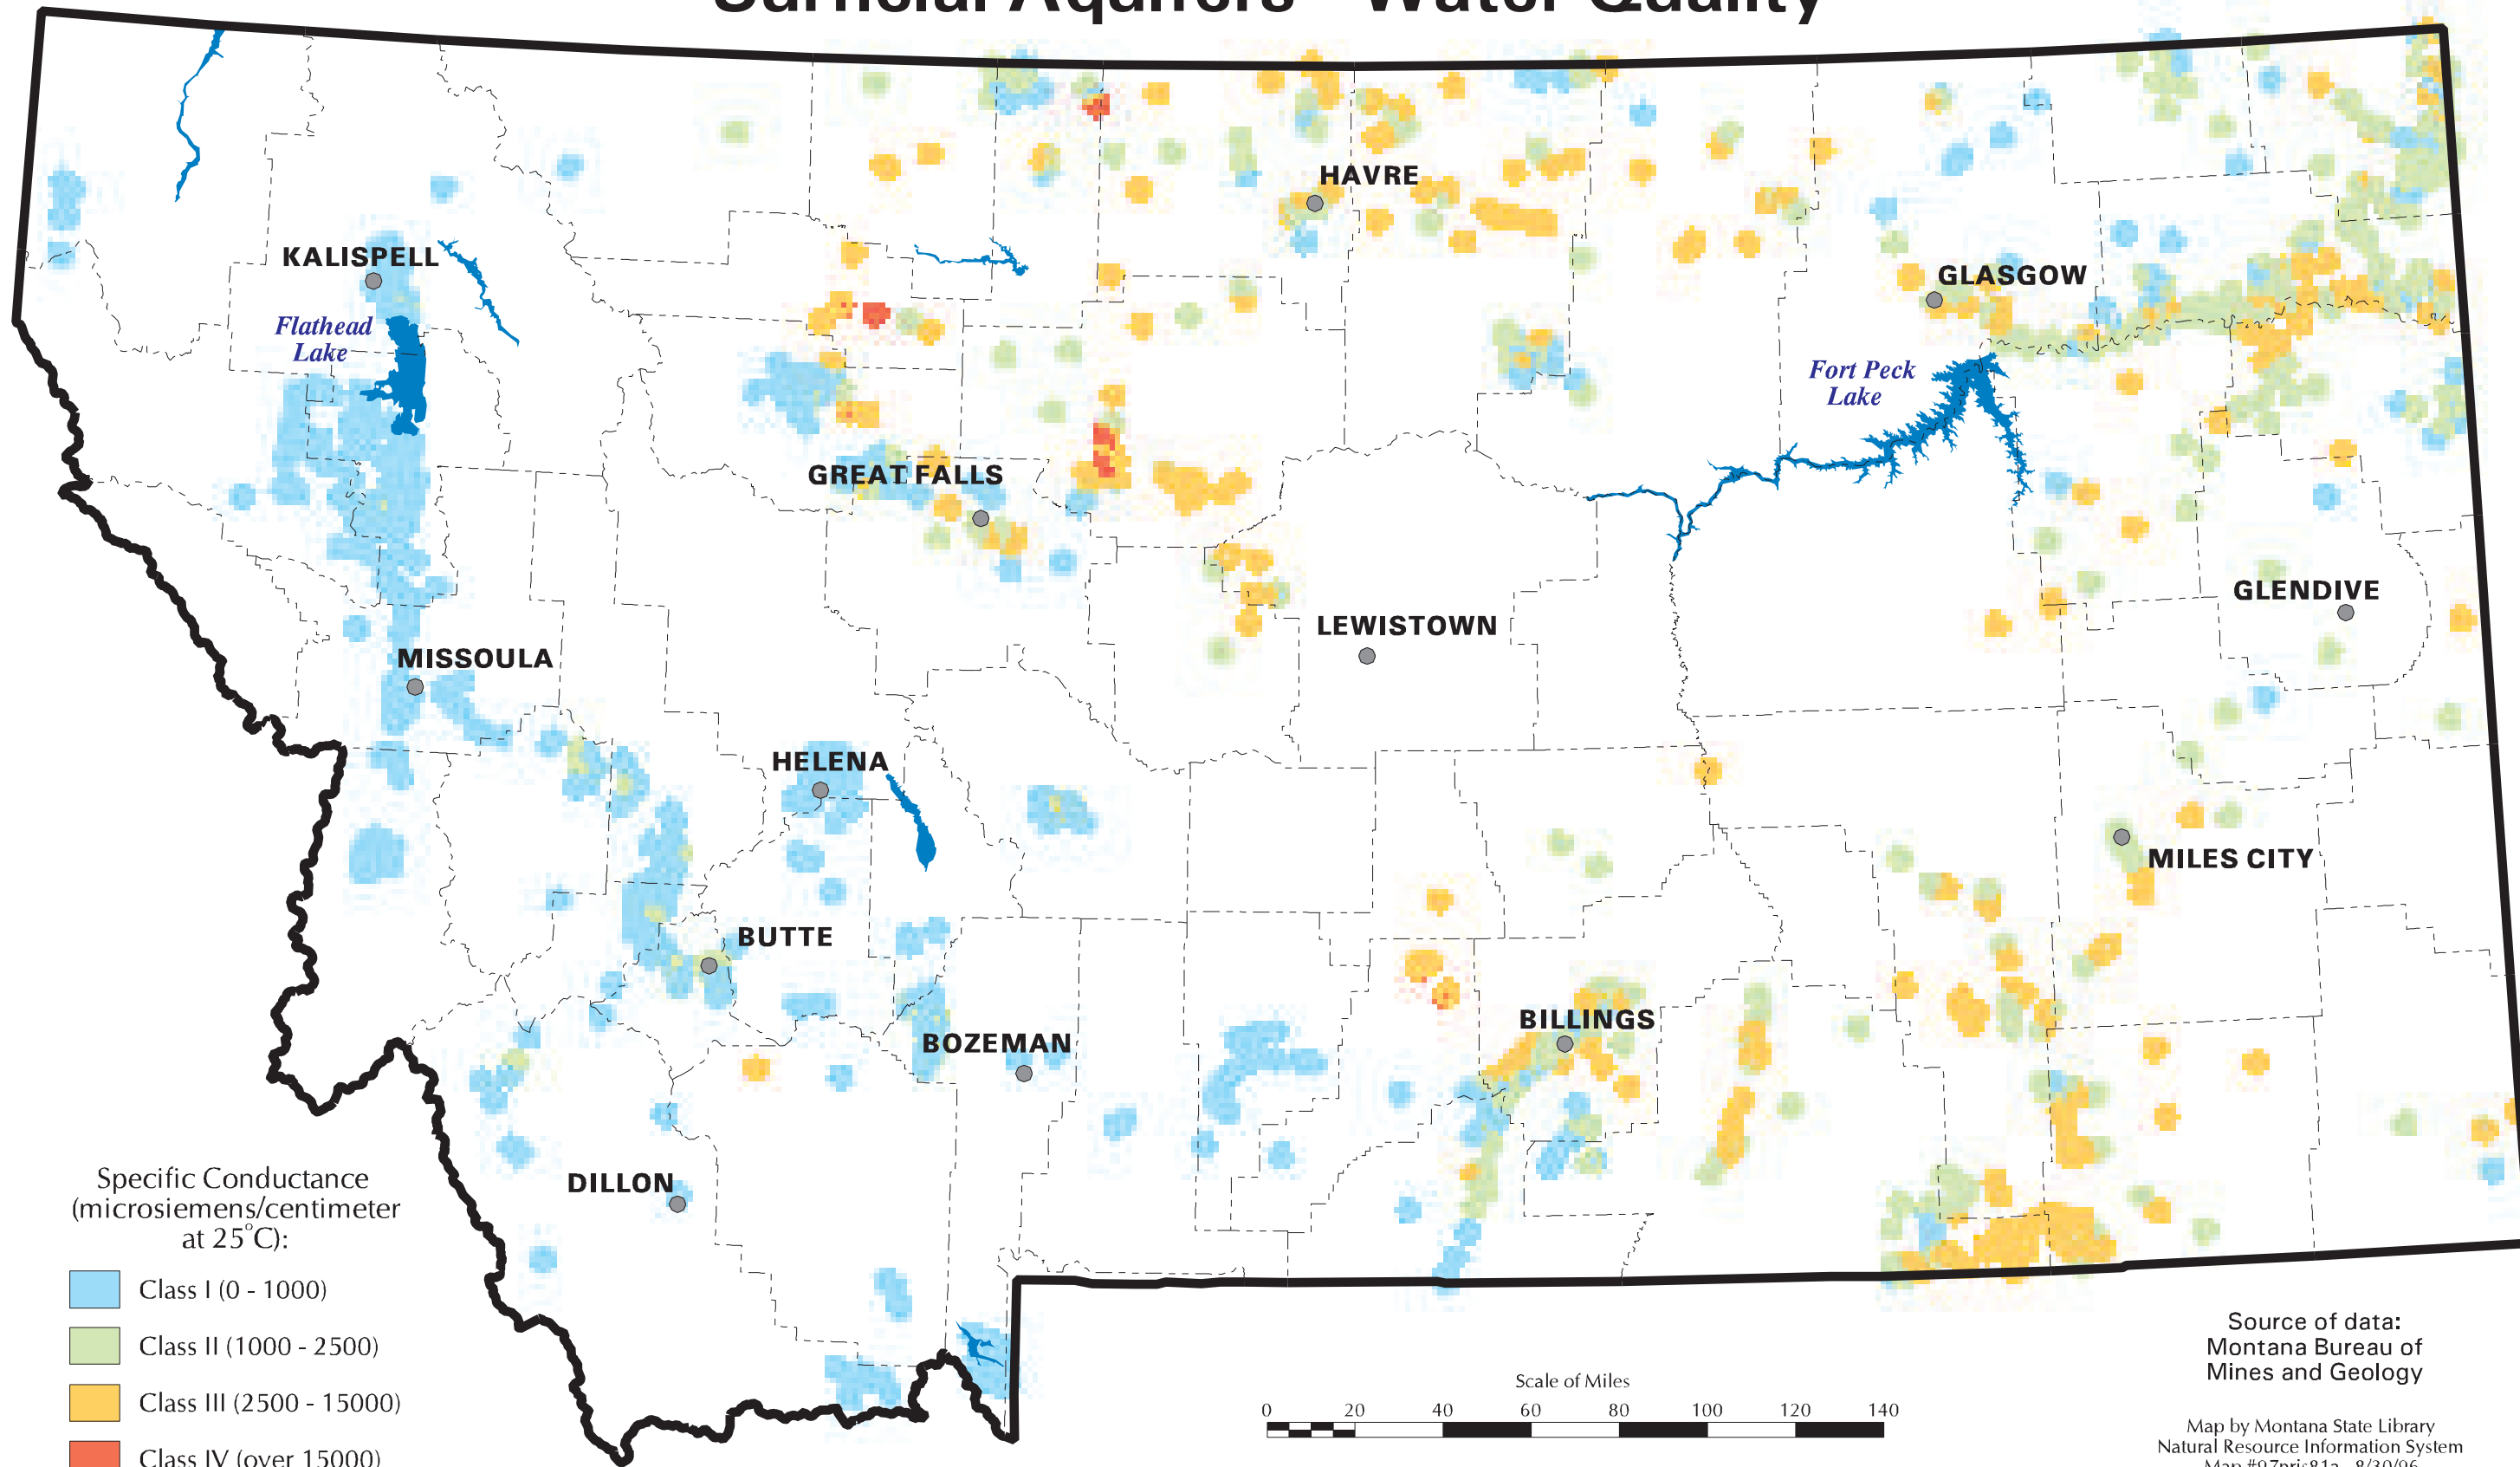

Surficial Aquifers - Water Quality

Source of data:
Montana Bureau of
Mines and Geology

Map by Montana State Library
Natural Resource Information System
Map #97nris81a - 8/30/96