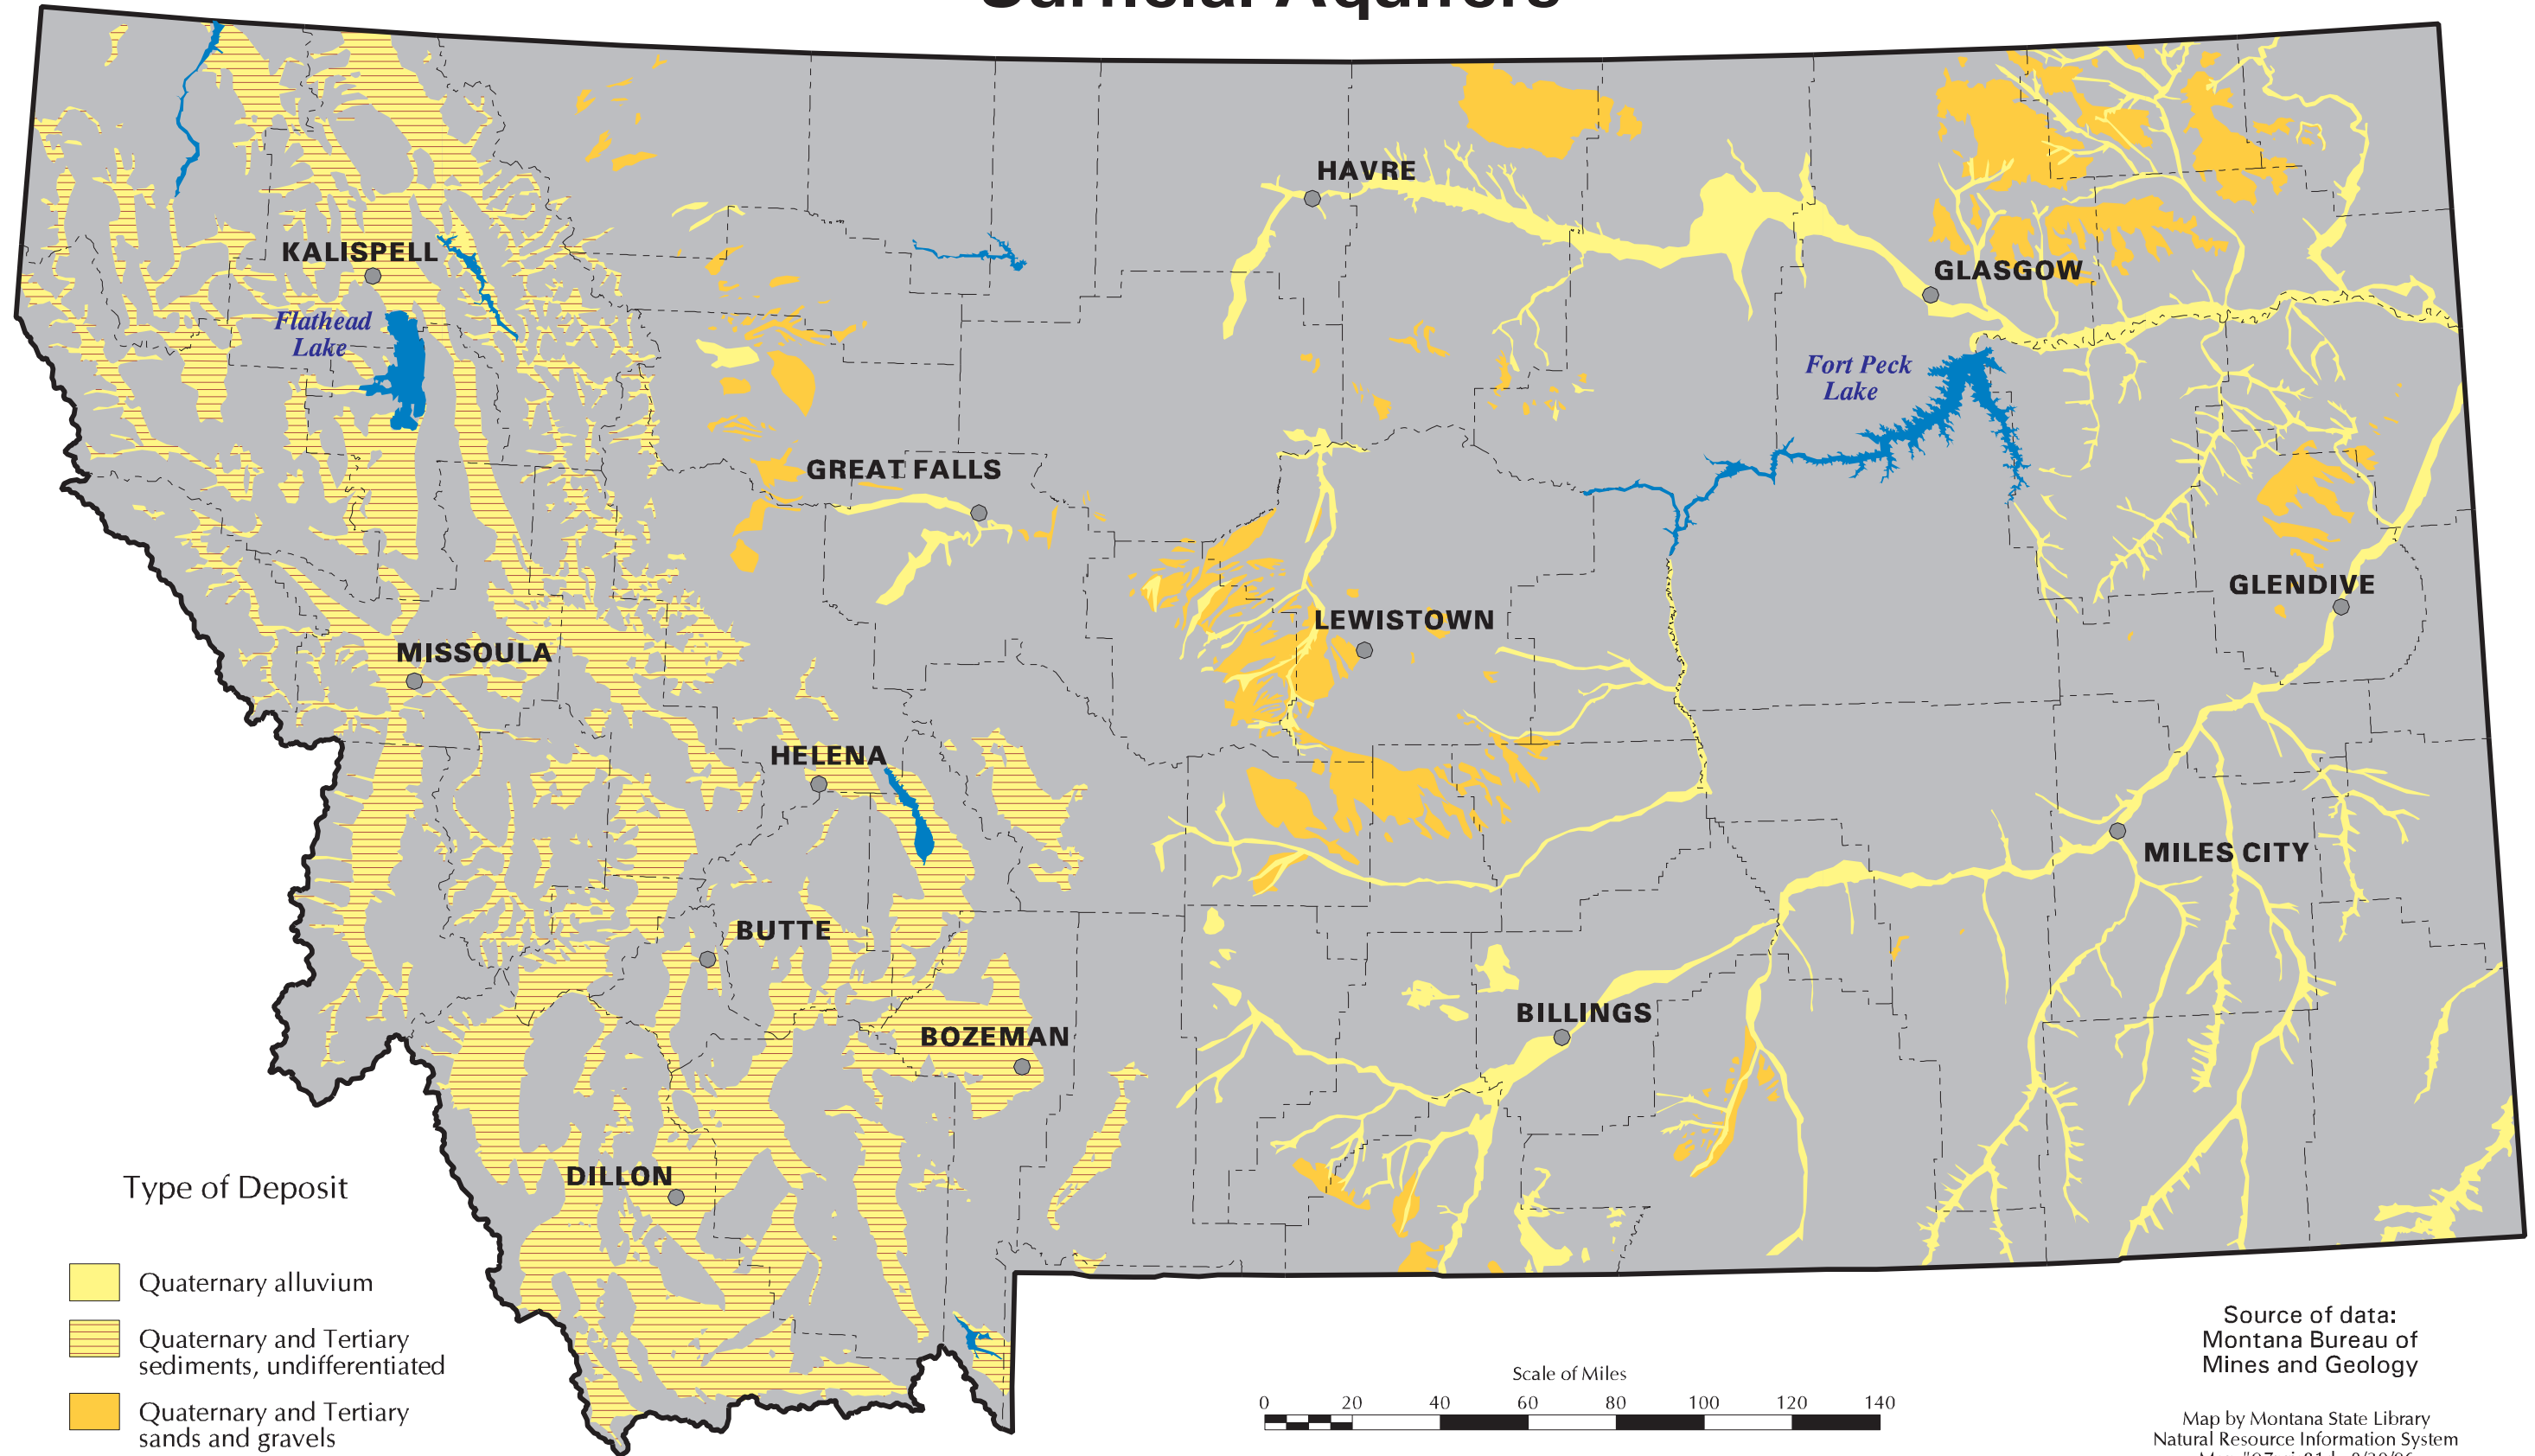

Surficial Aquifers

Source of data:
Montana Bureau of
Mines and Geology

Map by Montana State Library
Natural Resource Information System
Map #97nris81d - 8/30/96