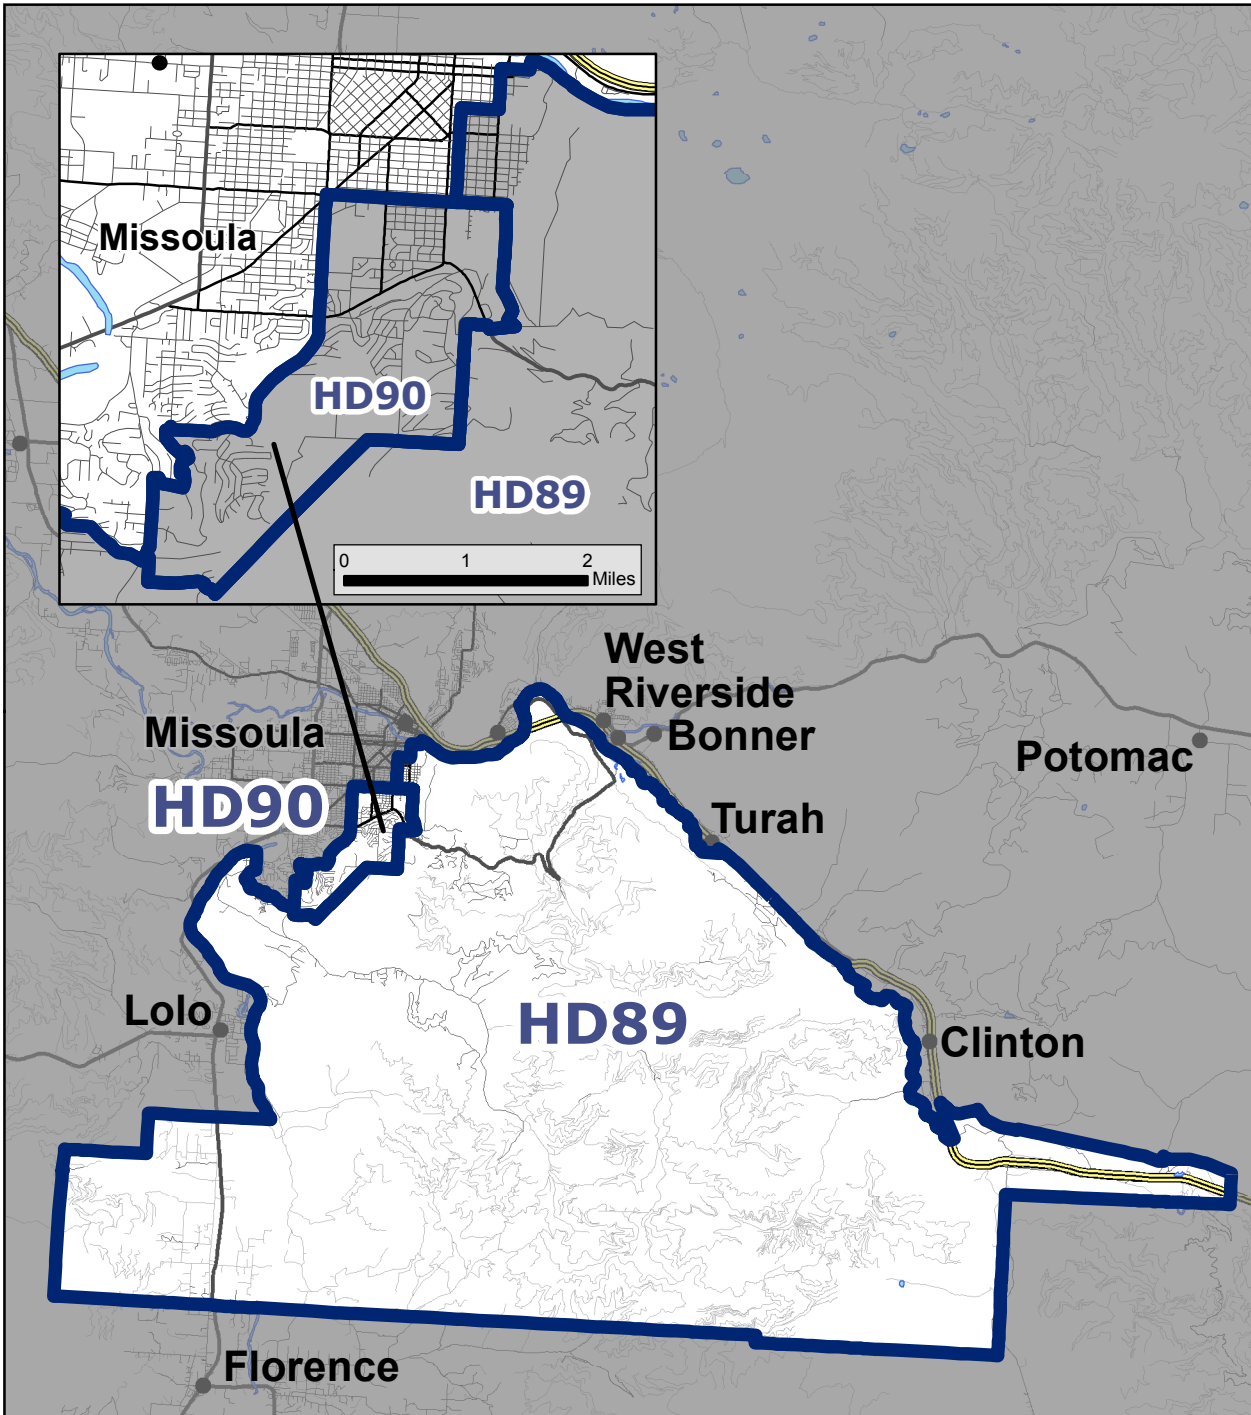

Montana Senate District 45

For elections held in 2014 - 2022