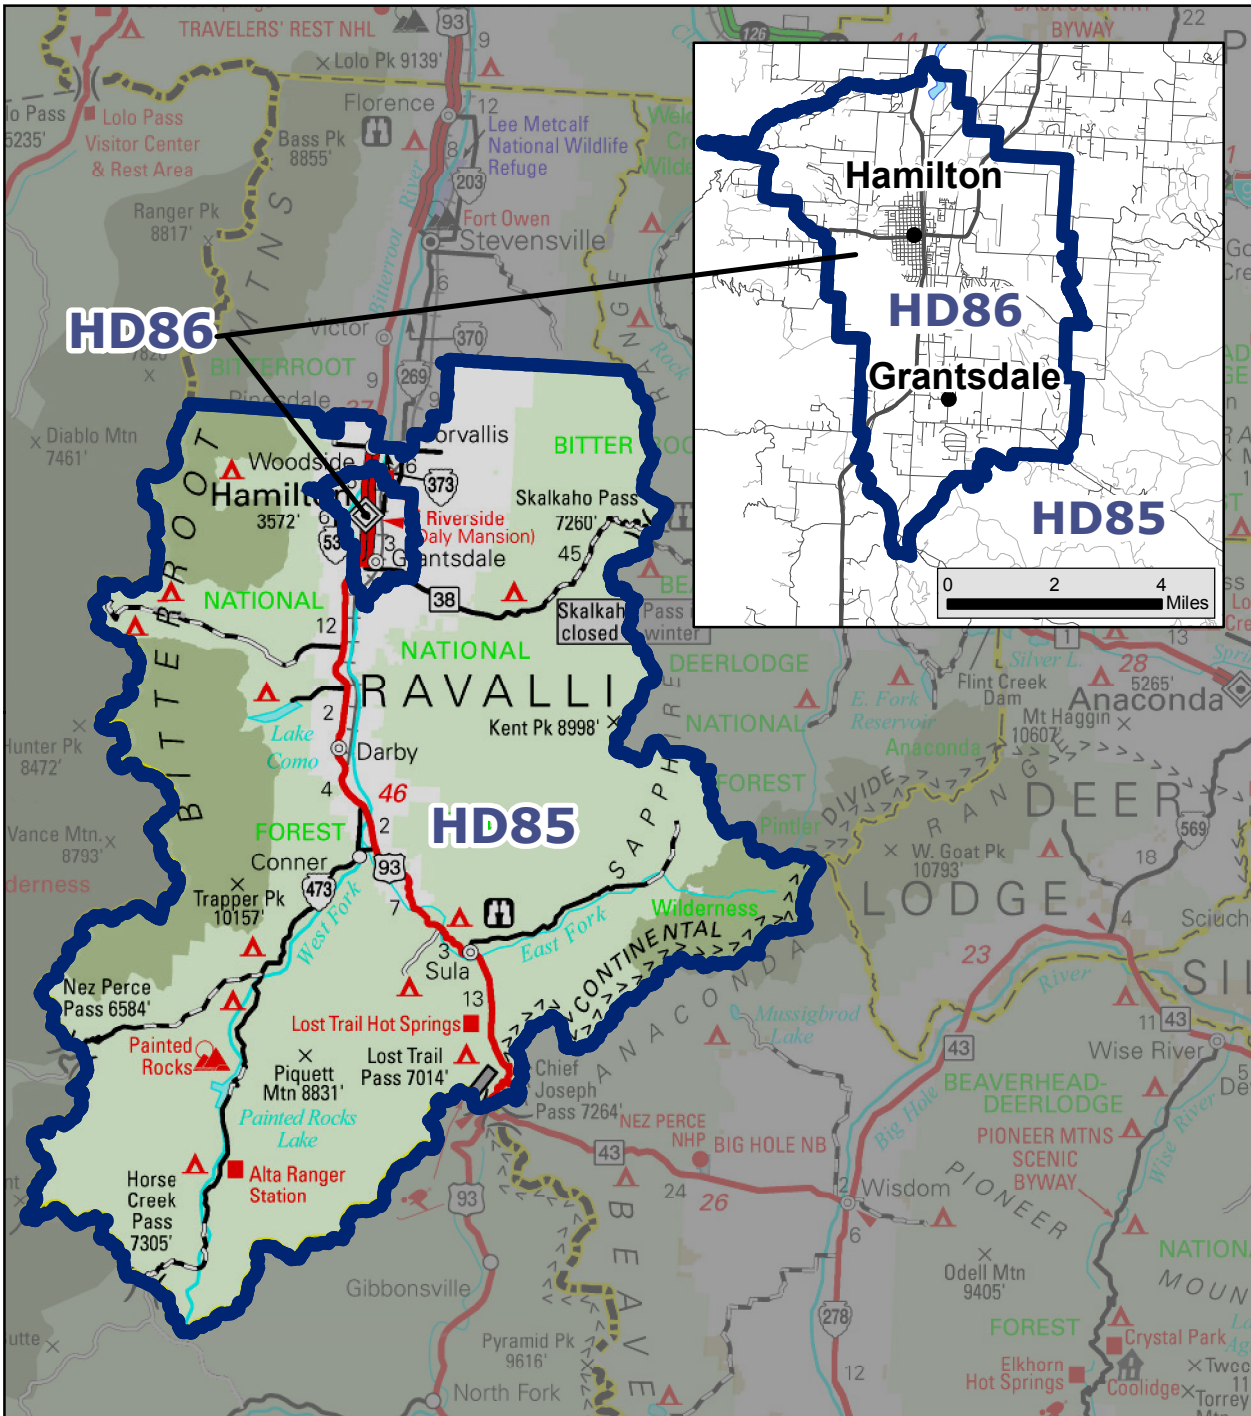

Montana Senate District 43

For elections held in 2014 - 2022