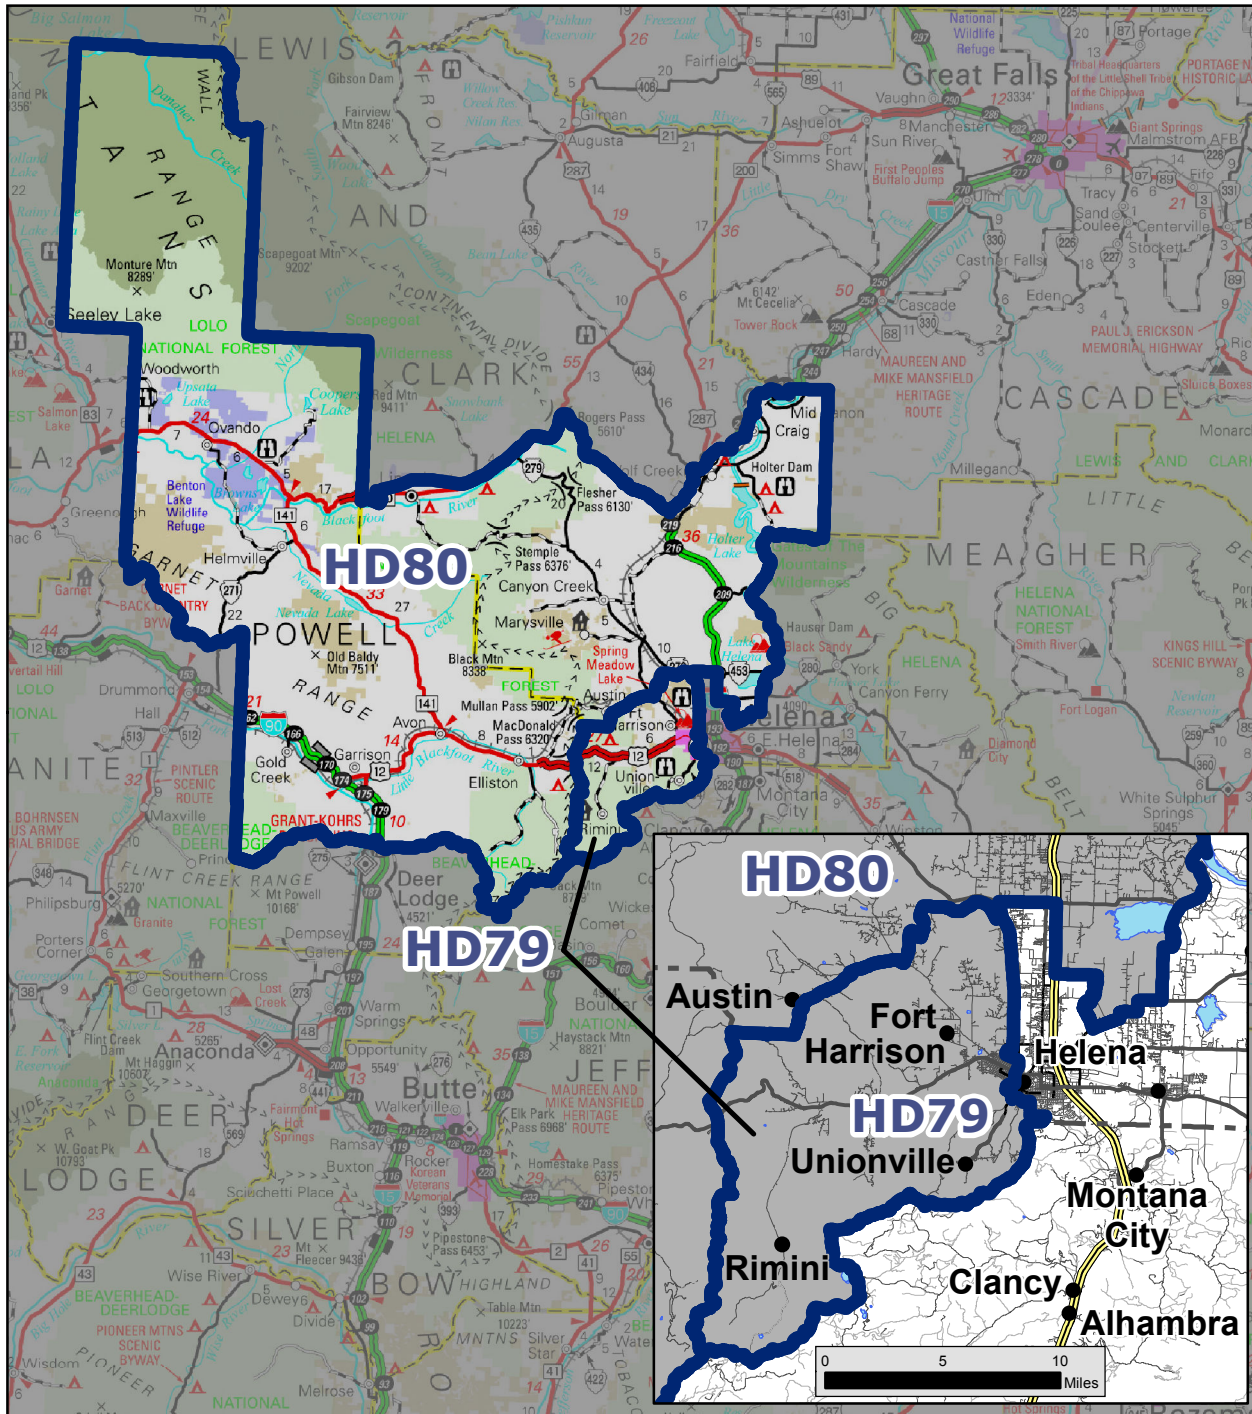

Montana Senate District 40

For elections held in 2014 - 2022