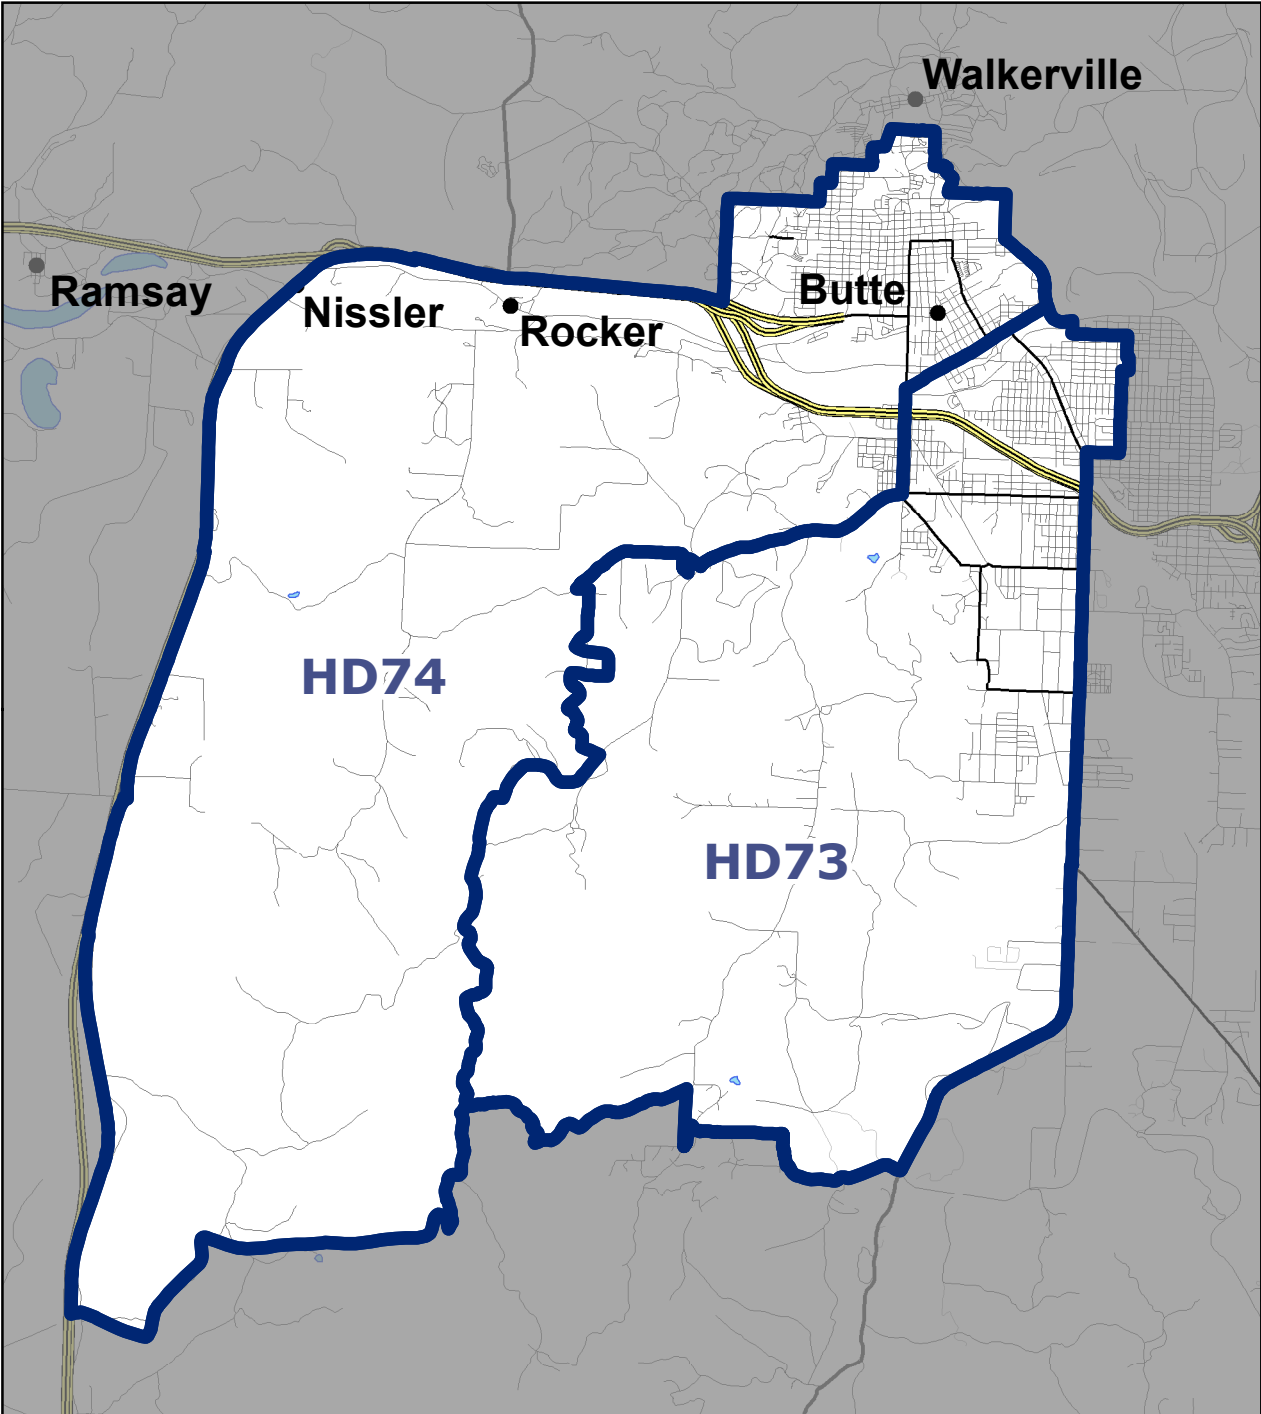

# Montana Senate District 37

For elections held in 2014 - 2022