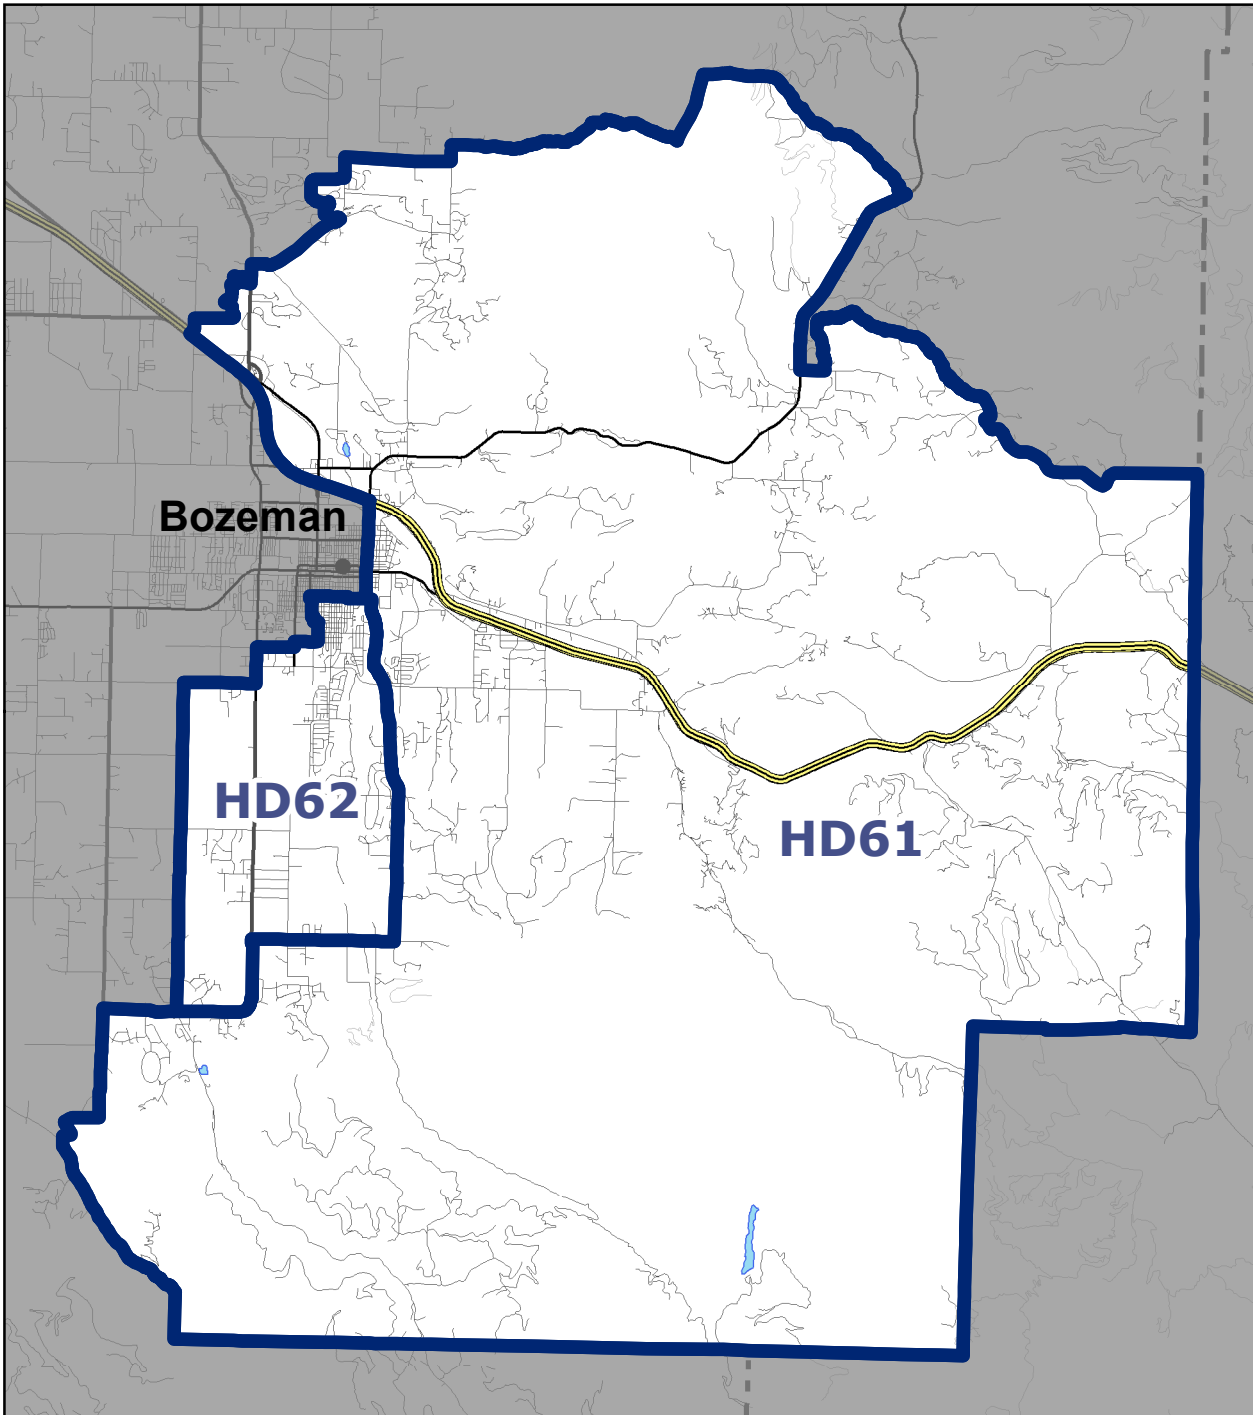

Montana Senate District 31

For elections held in 2014 - 2022