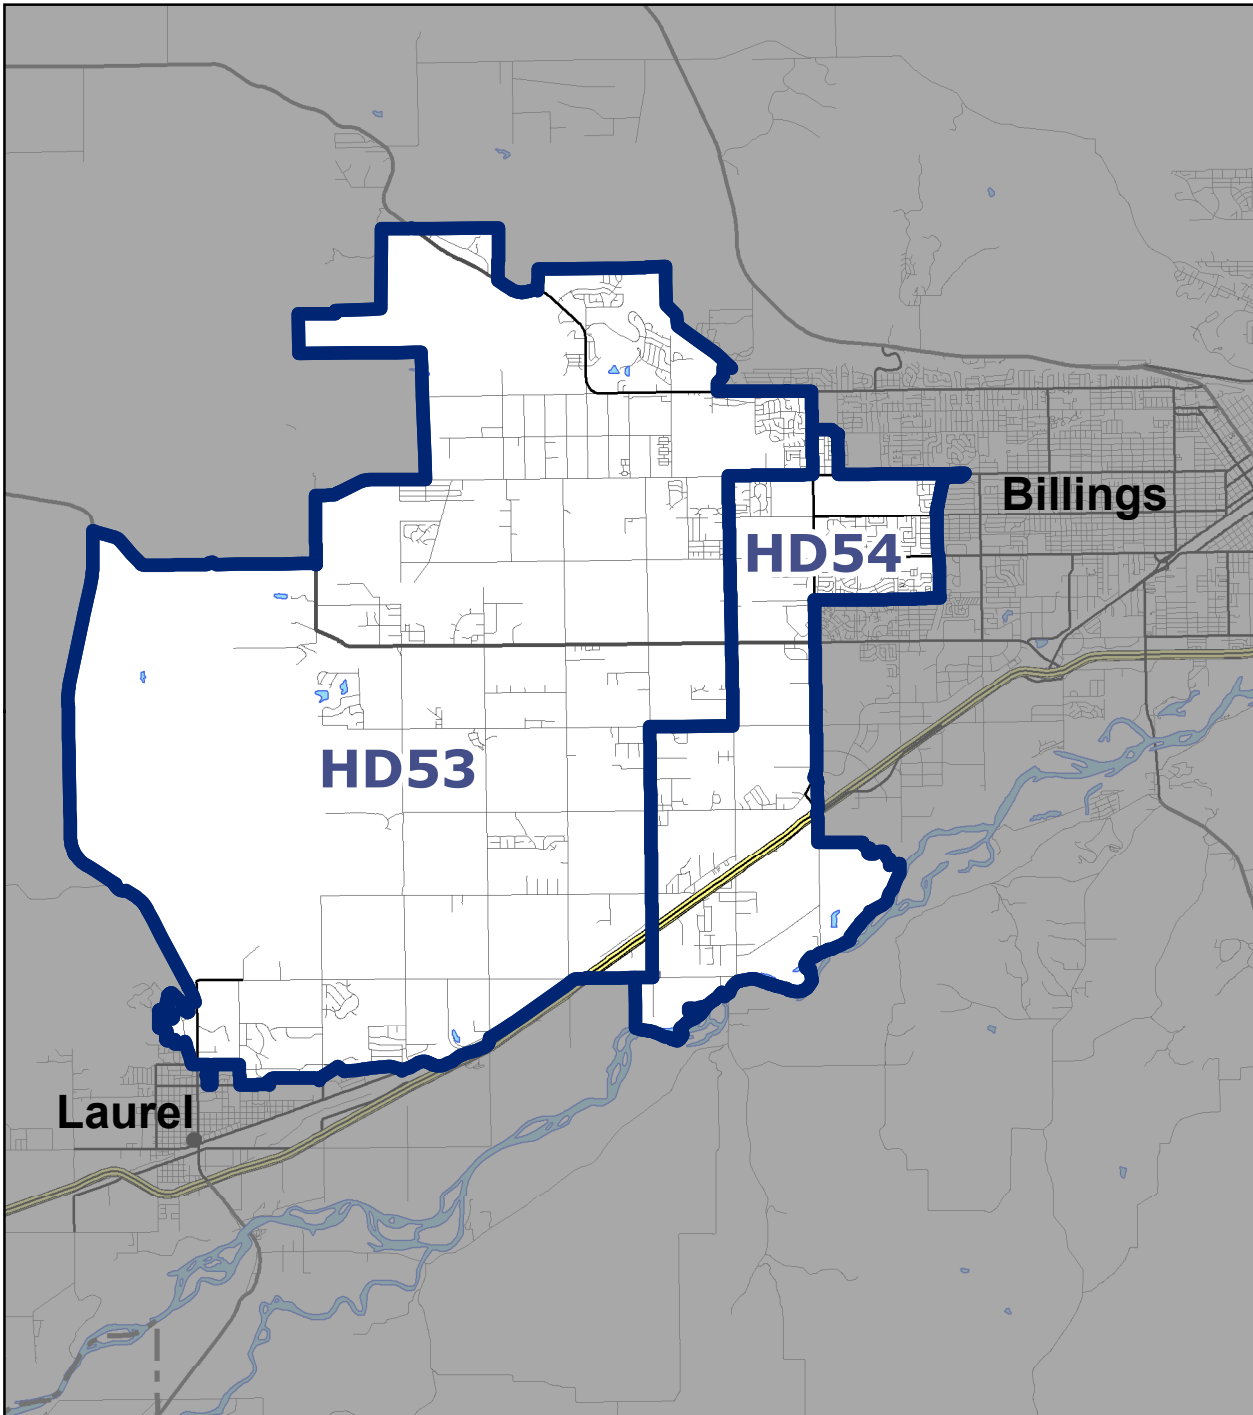

Montana Senate District 27

For elections held in 2014 - 2022