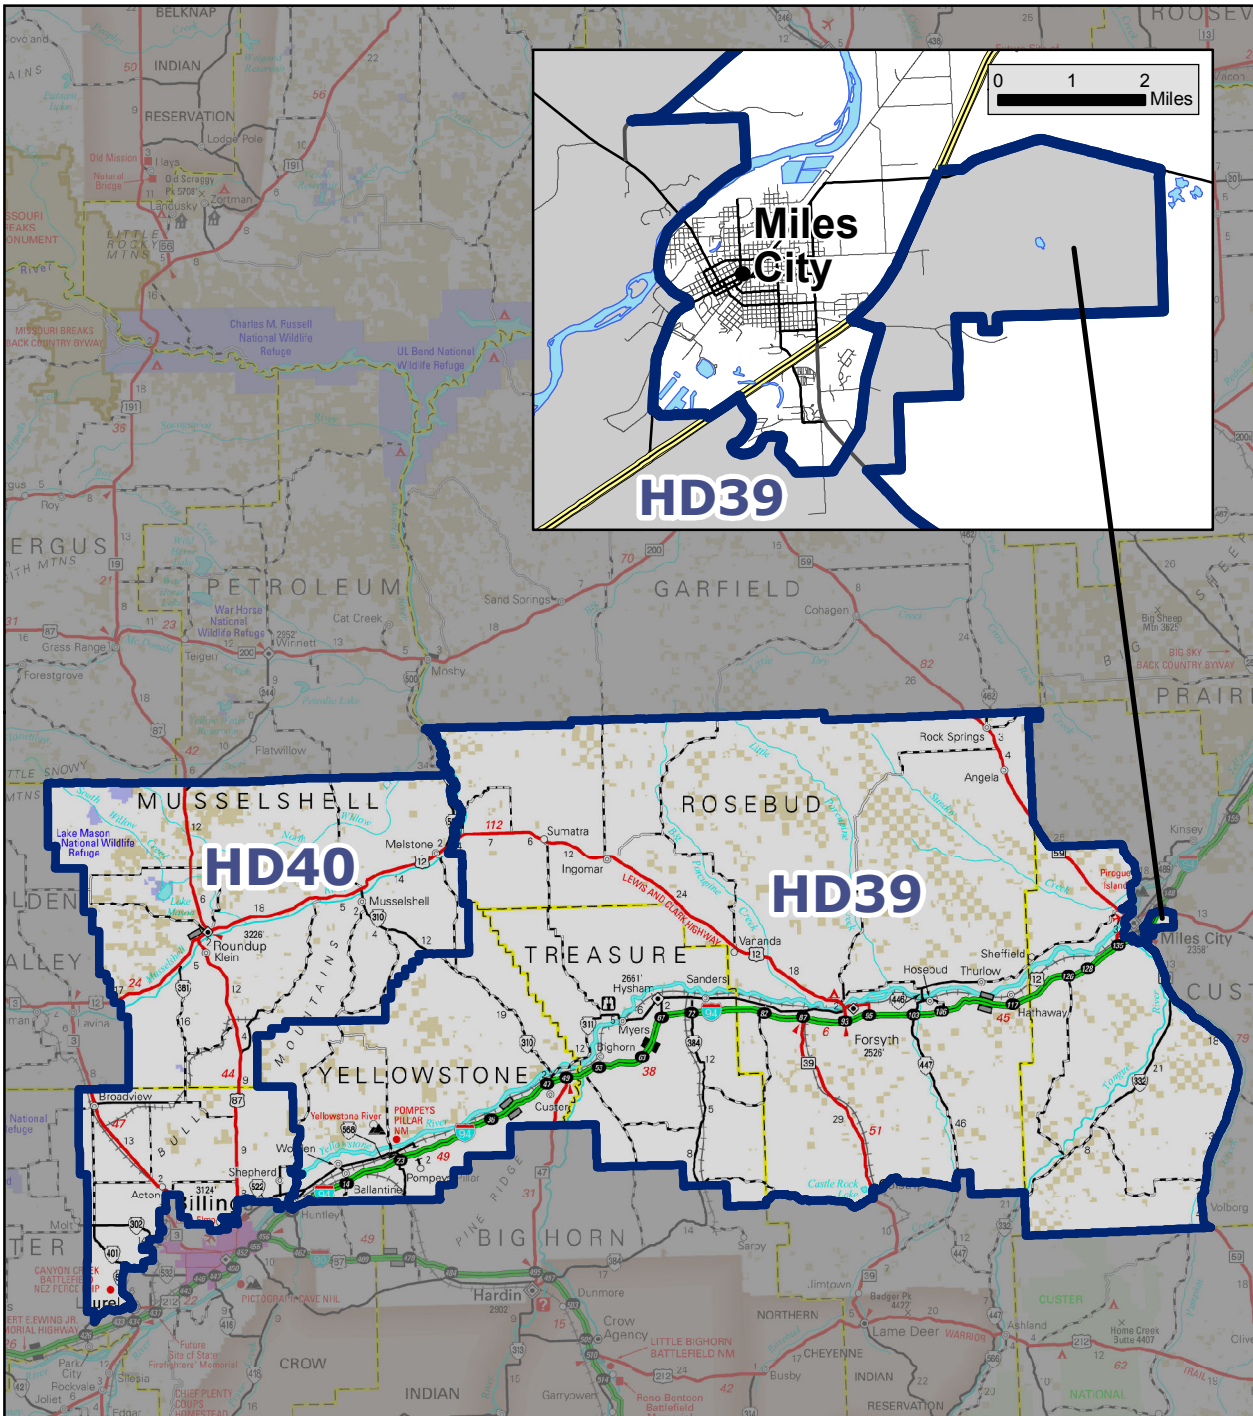

# Montana Senate District 20

For elections held in 2014 - 2022