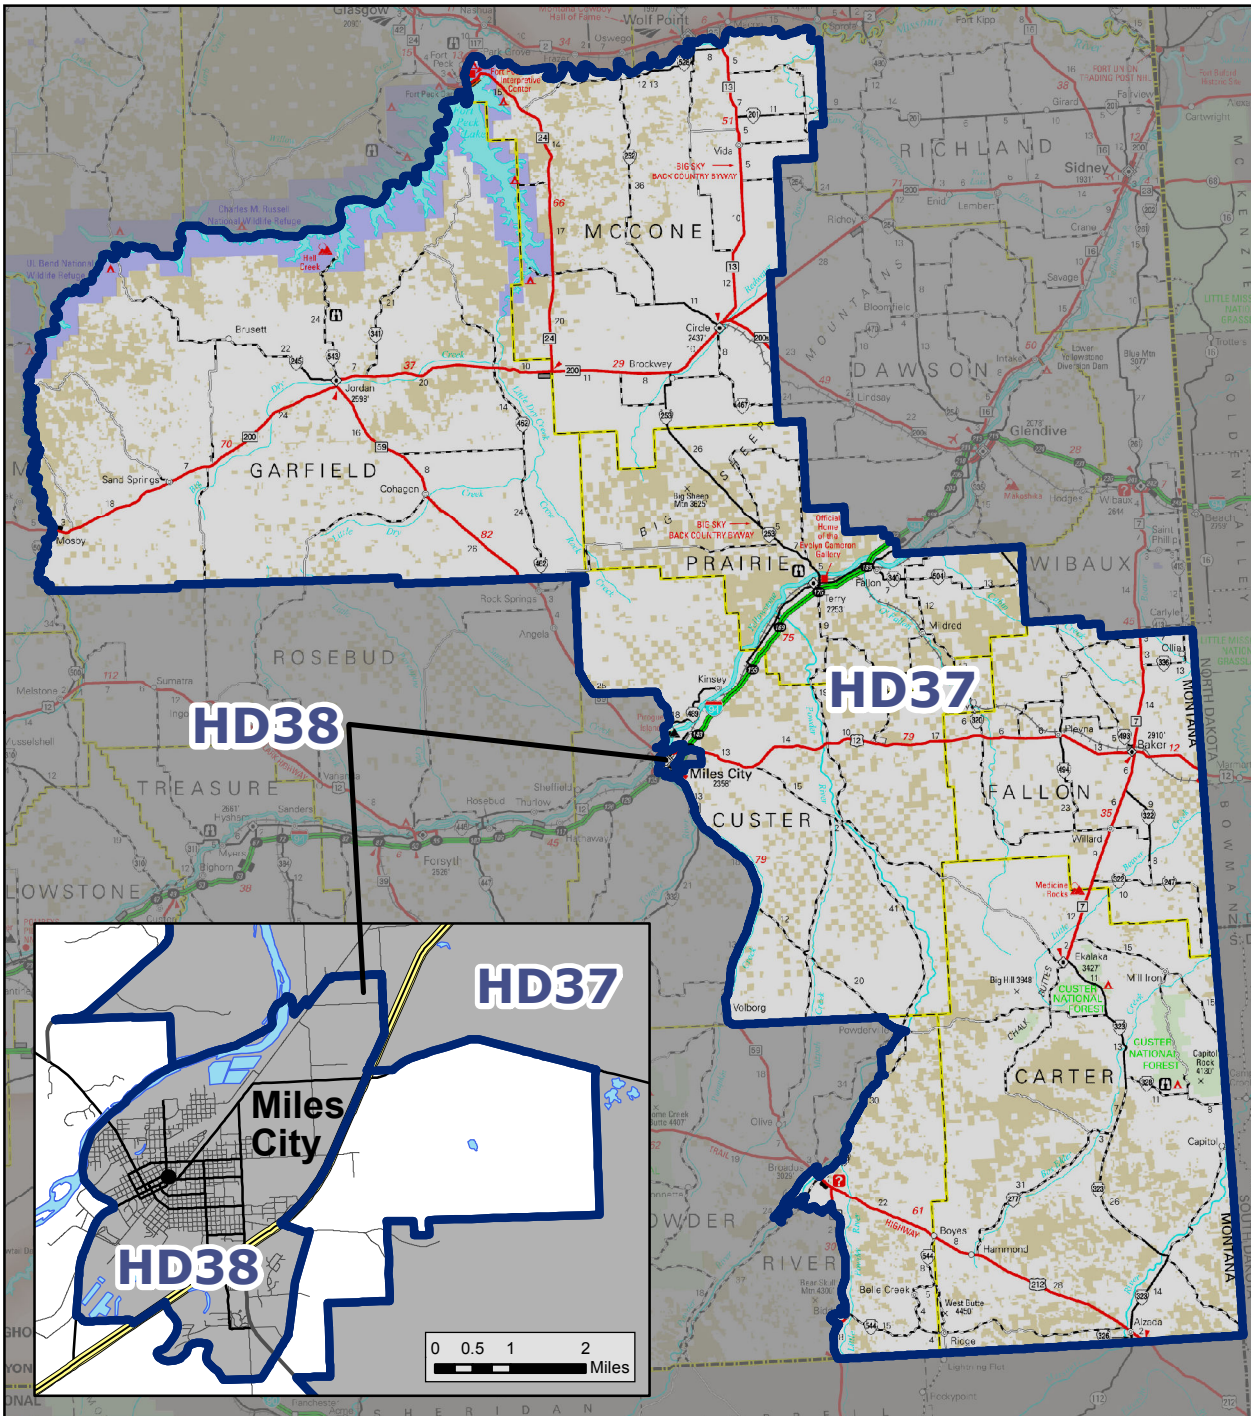

Montana Senate District 19

For elections held in 2014 - 2022