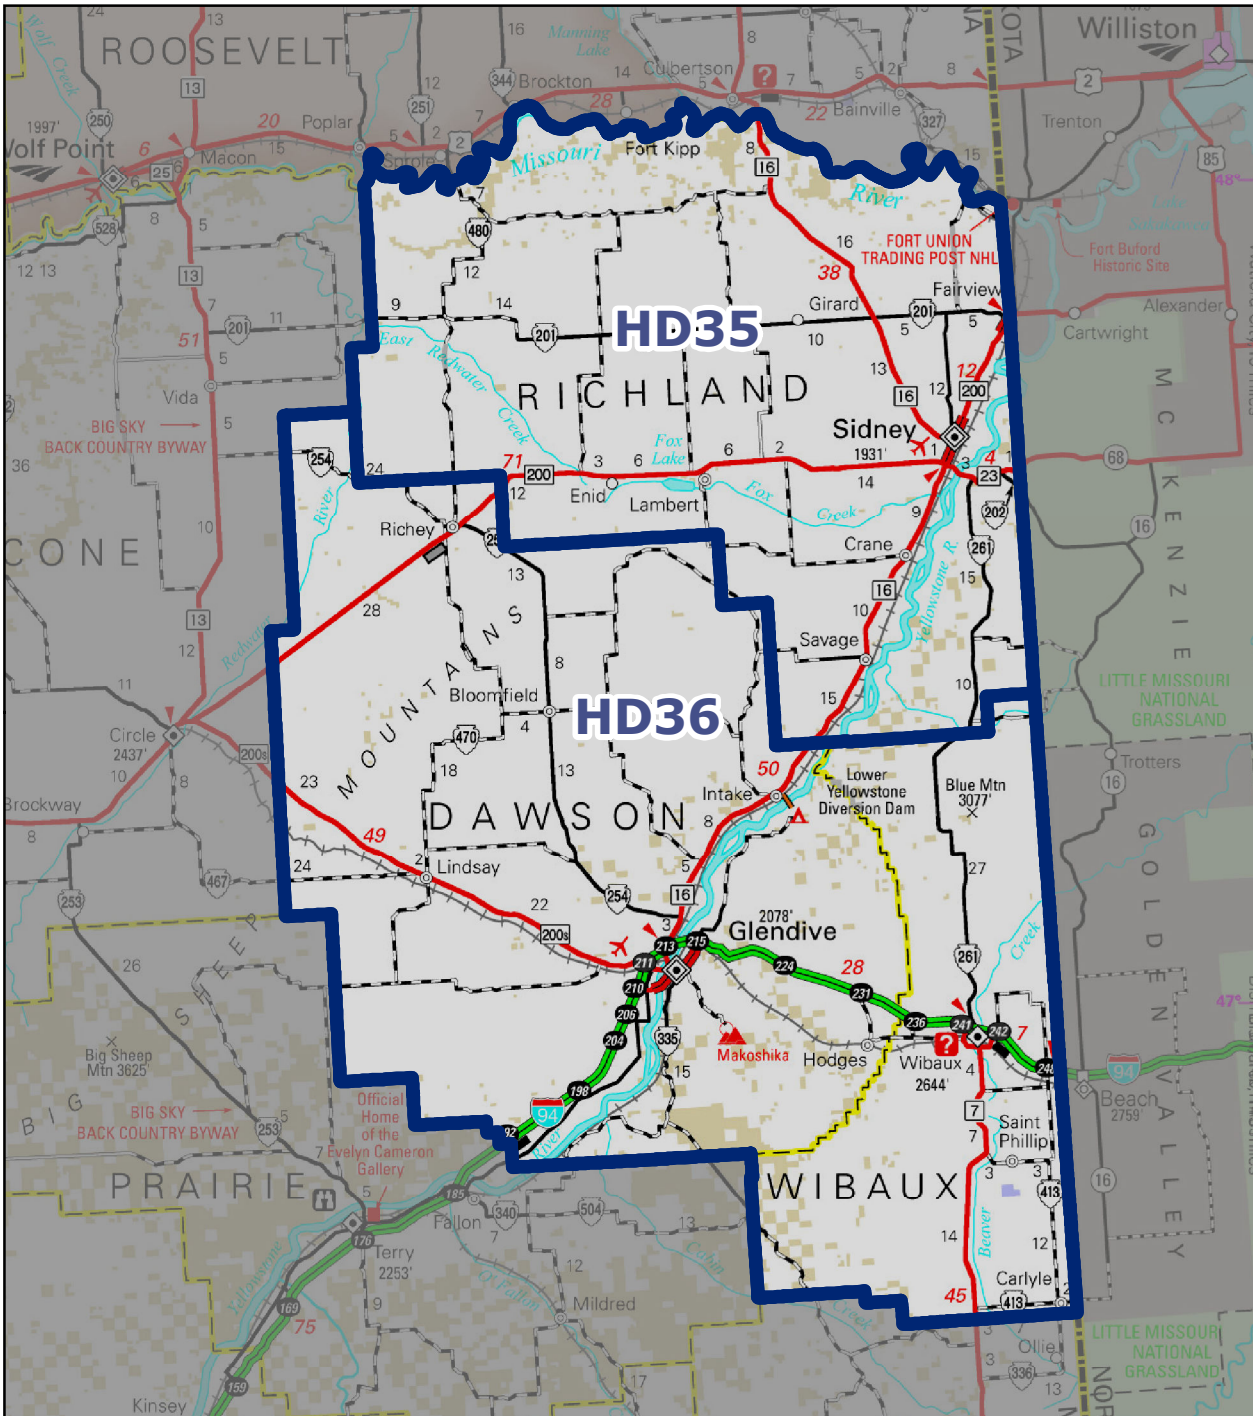

# Montana Senate District 18

For elections held in 2014 - 2022