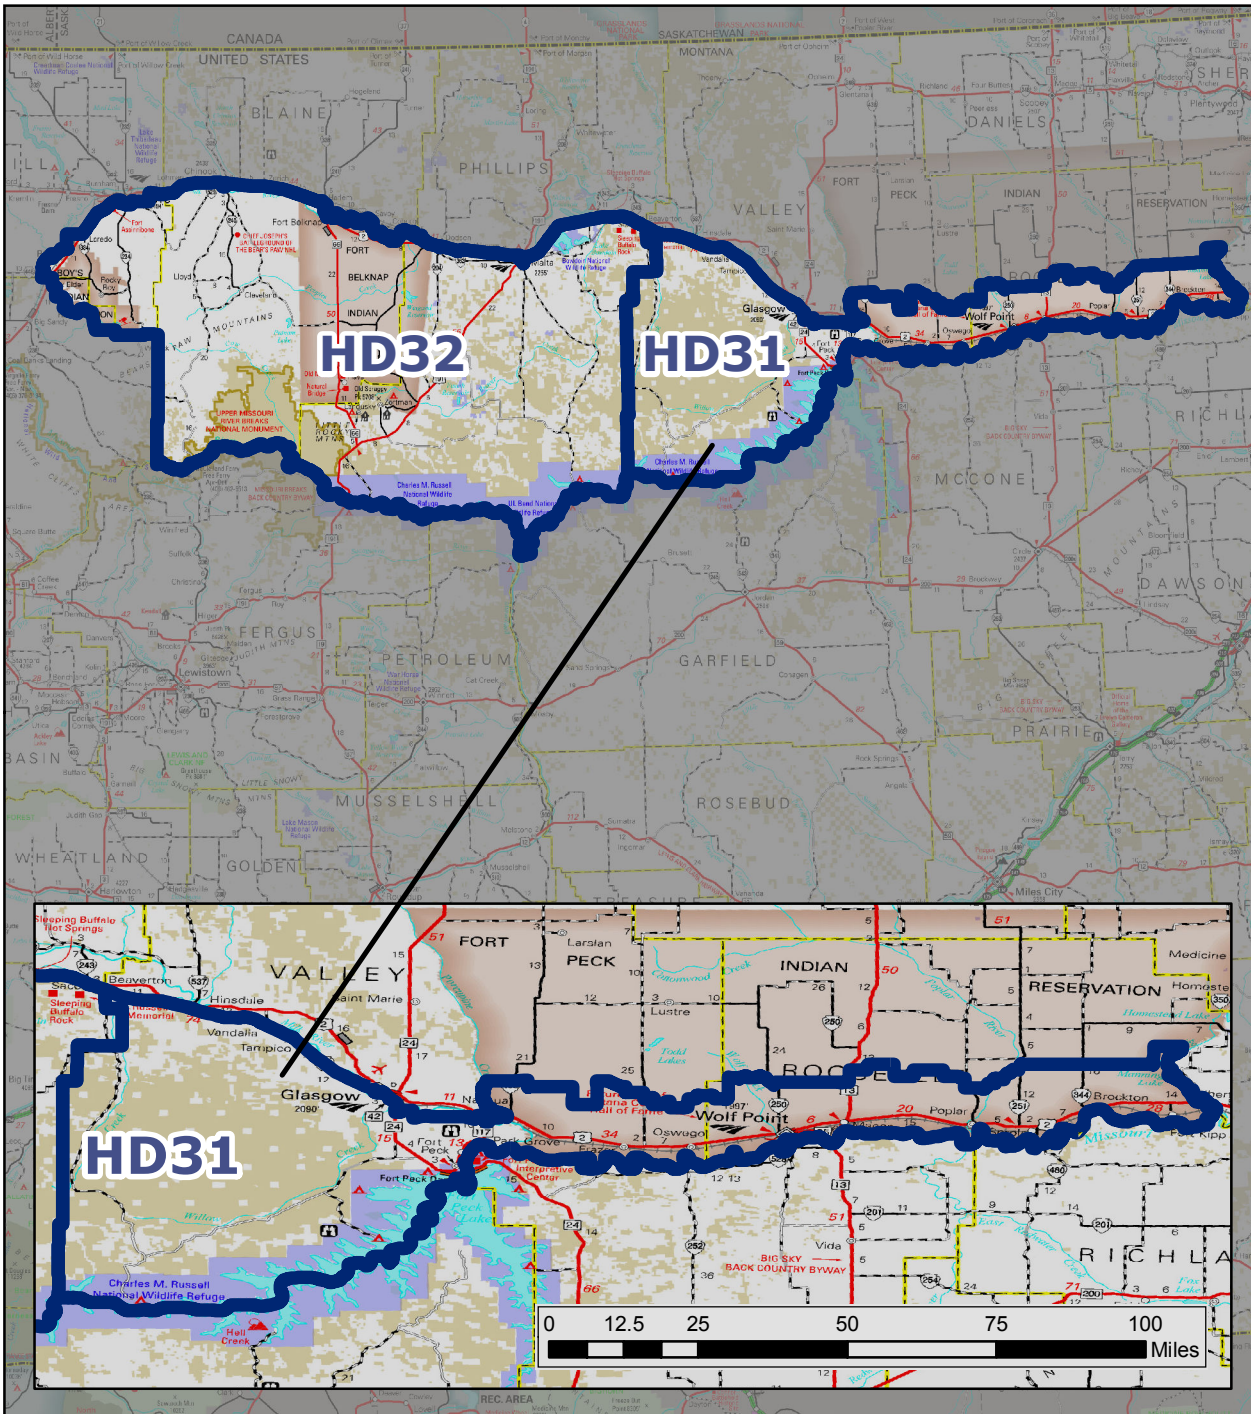

Montana Senate District 16

For elections held in 2014 - 2022