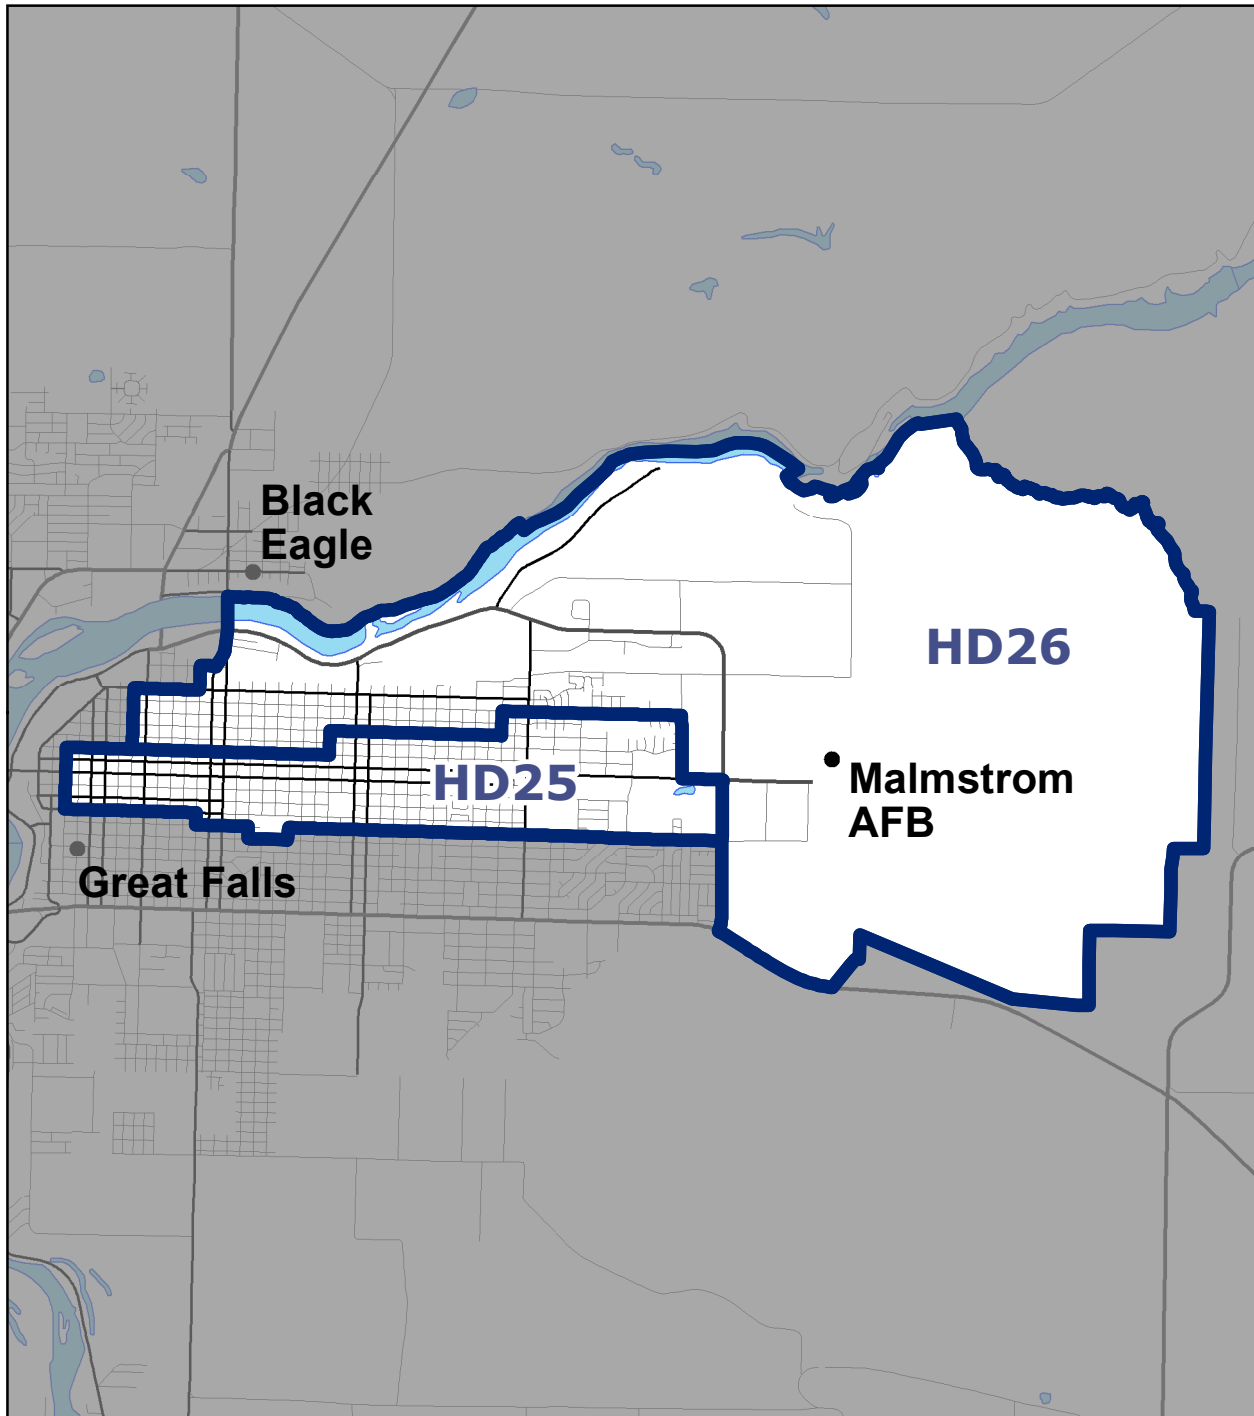

Montana Senate District 13

For elections held in 2014 - 2022