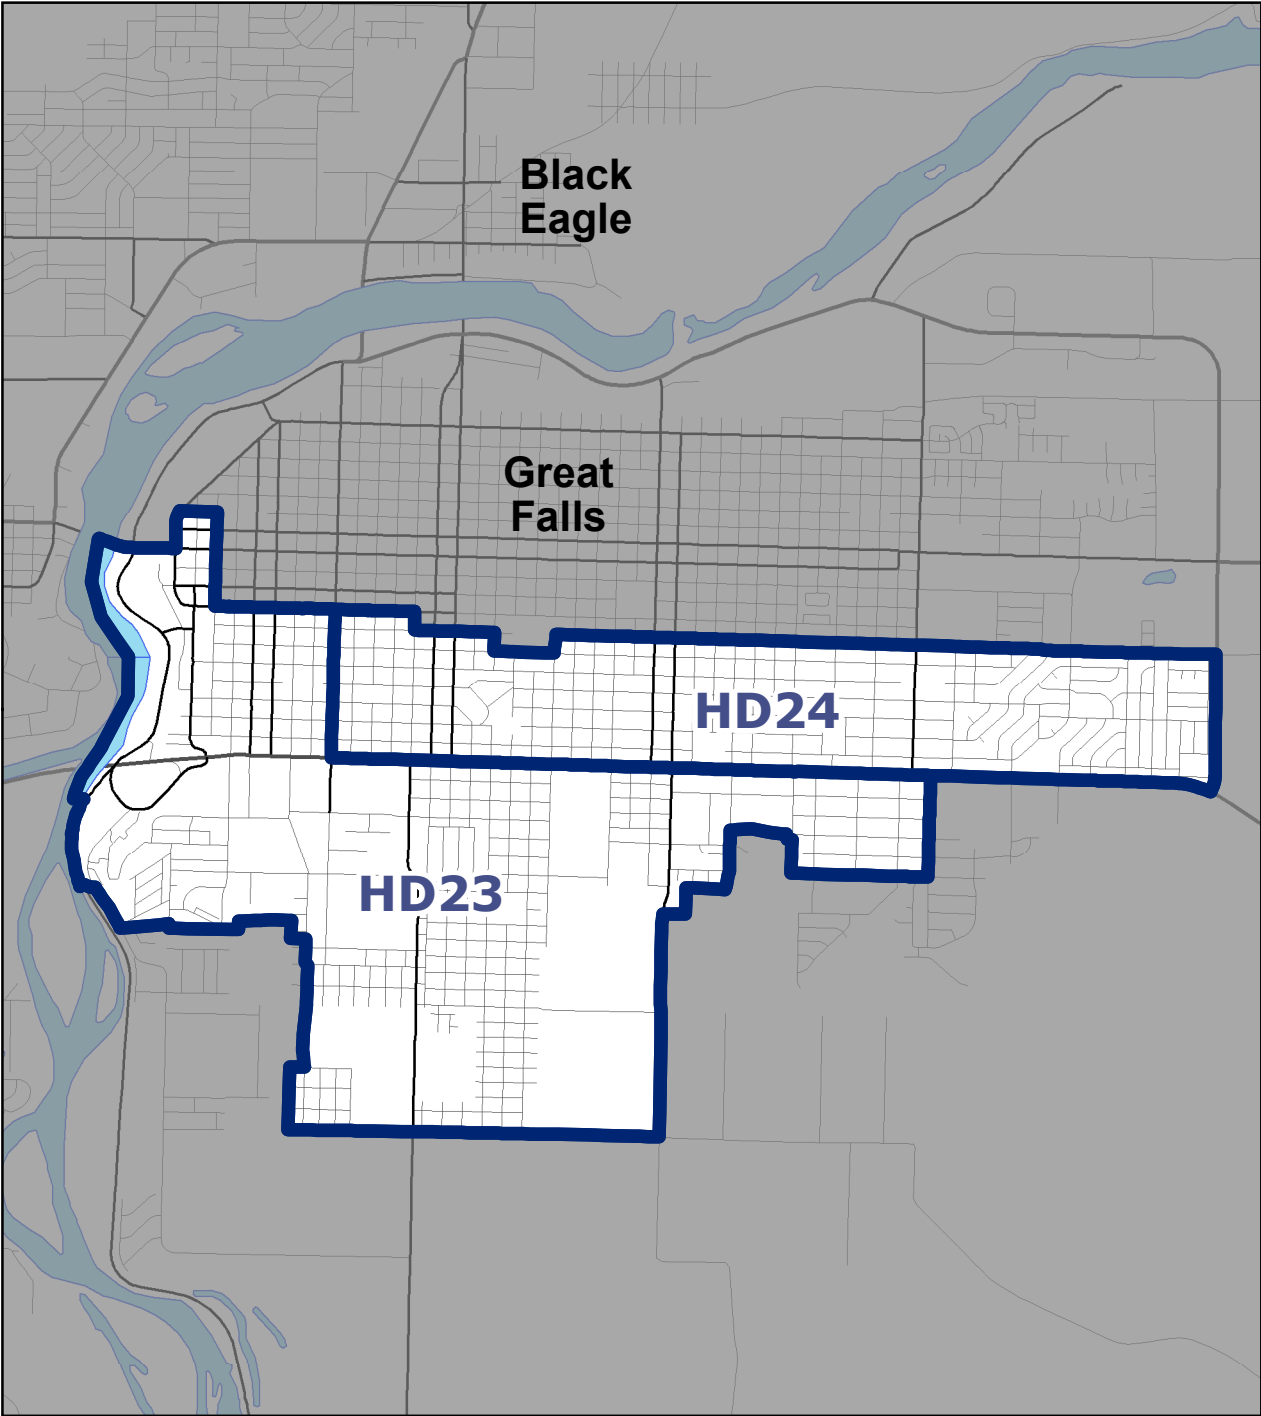

Montana Senate District 12

For elections held in 2014 - 2022