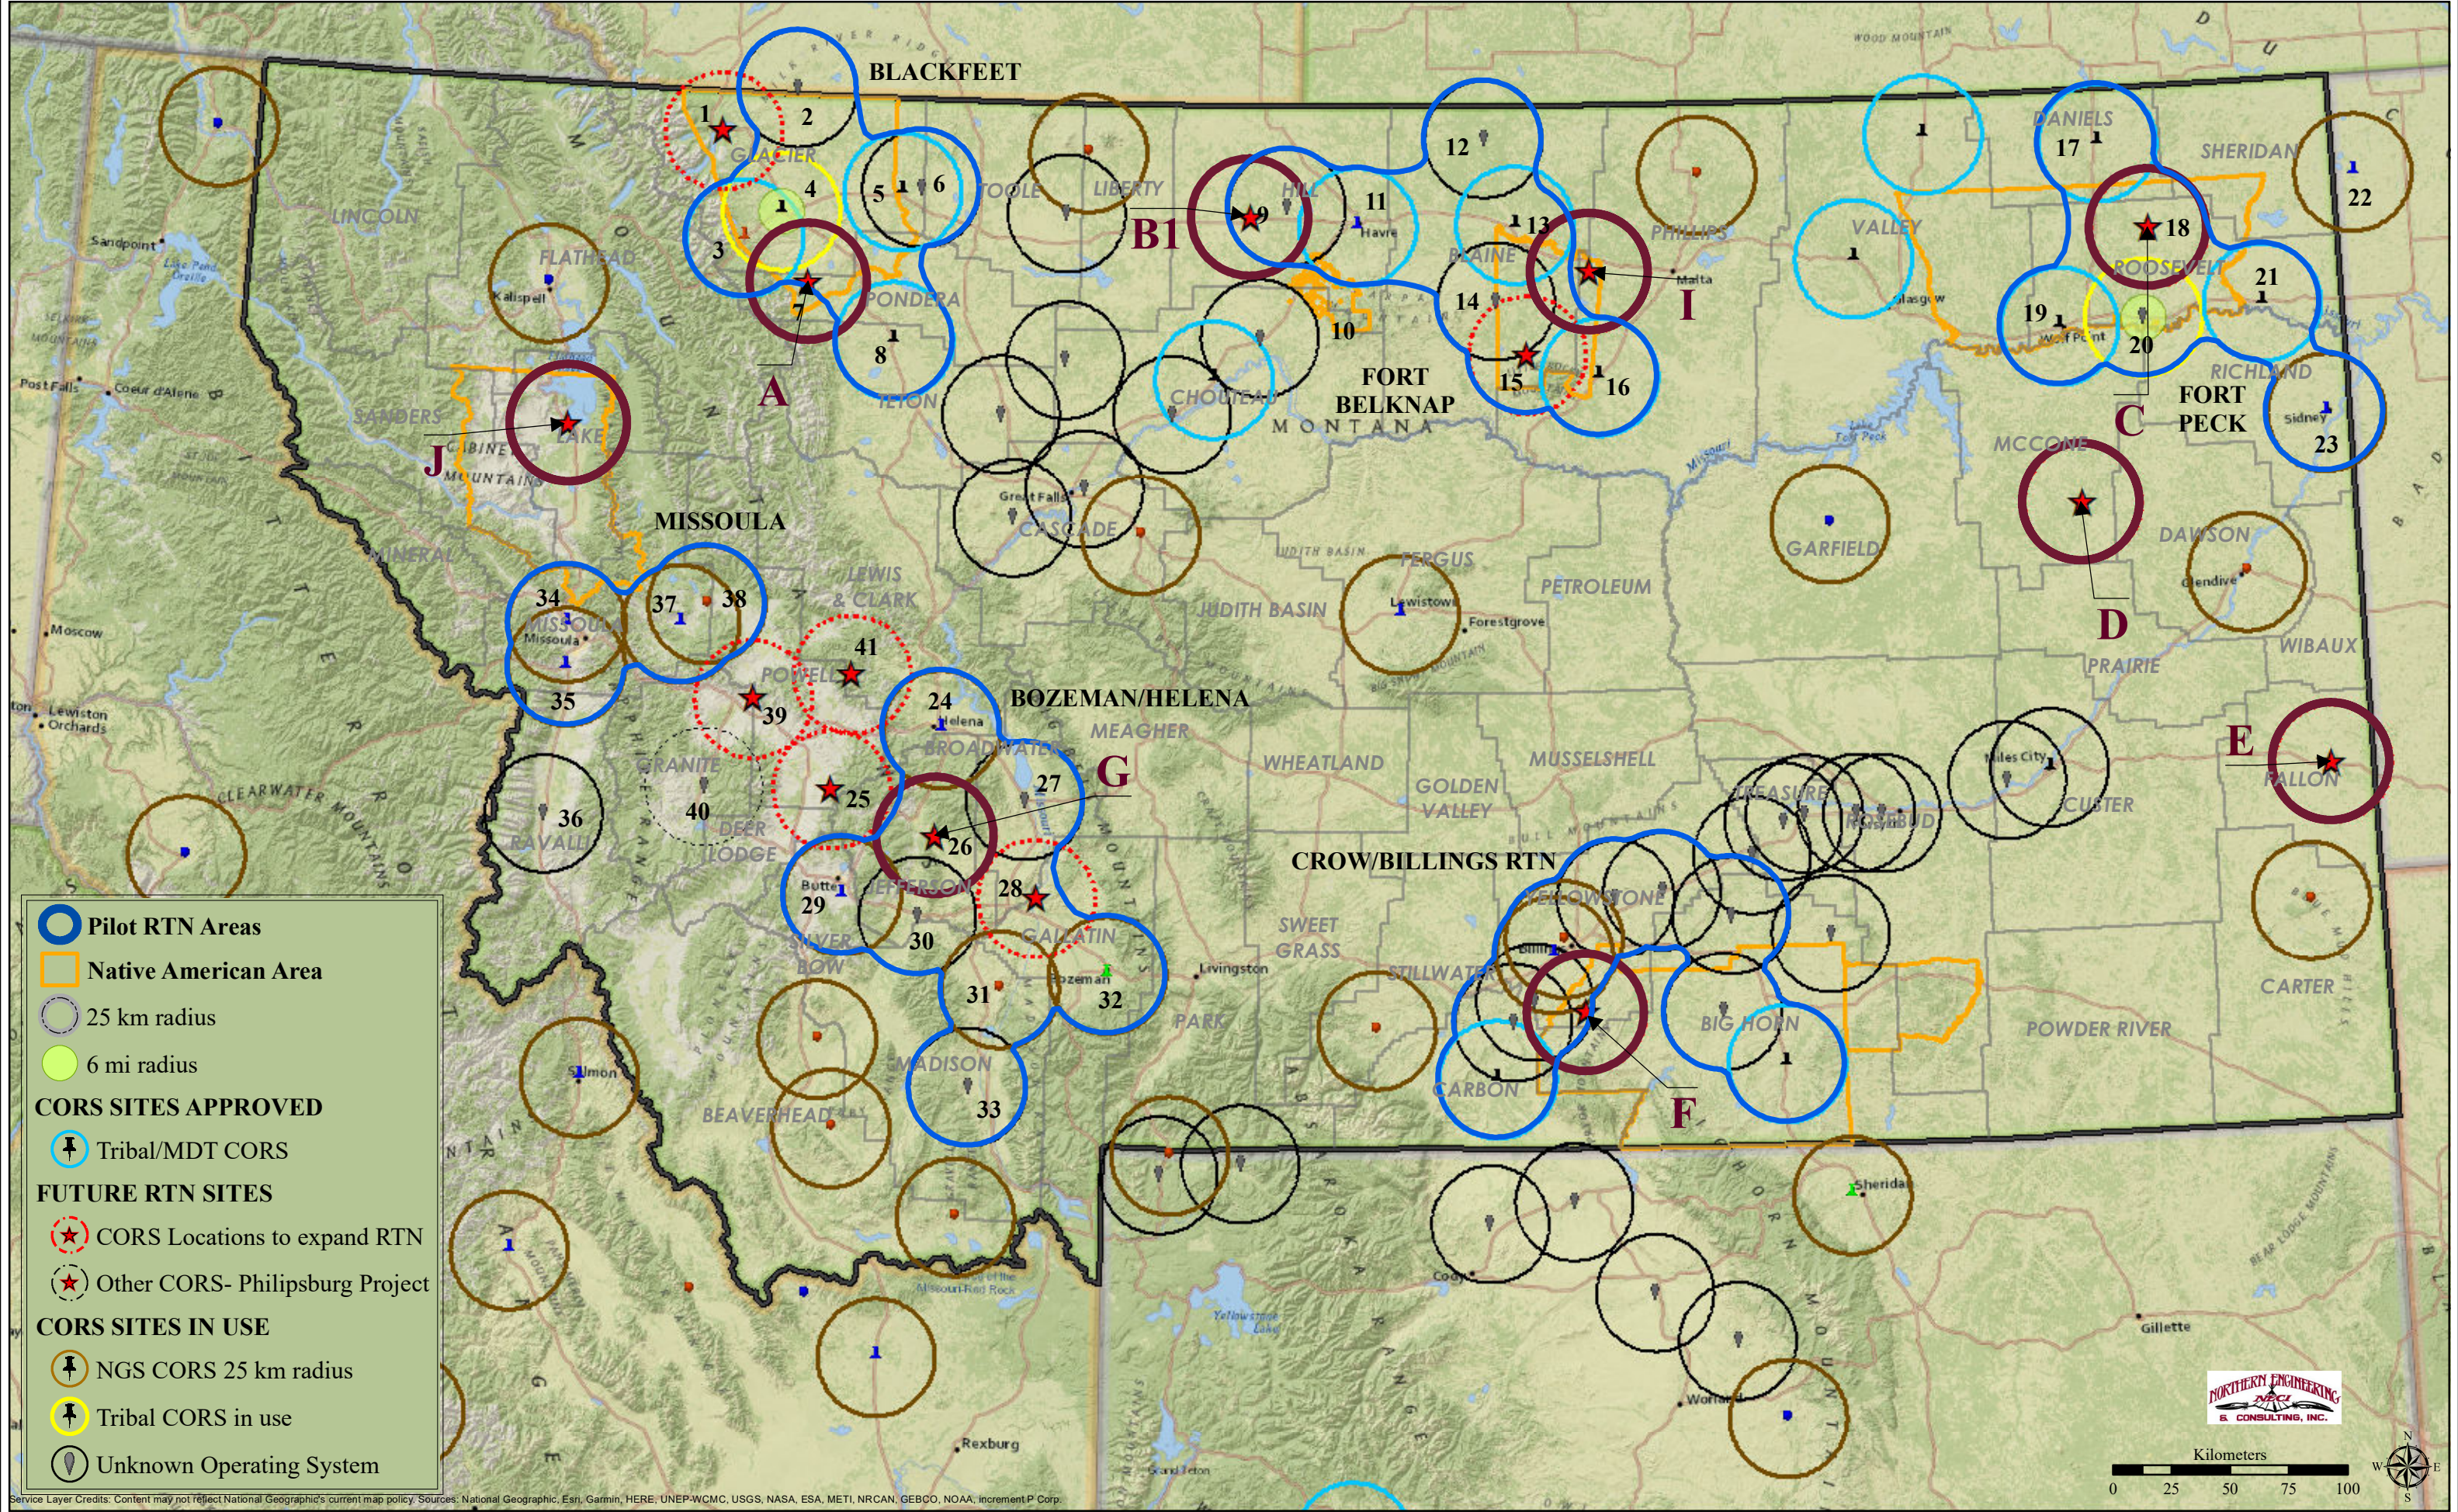

# Montana Real Time Network - Pilot Project

Service Layer Credits: Content may not reflect National Geographic's current map policy. Sources: National Geographic, Esri, Garmin, HERE, UNEP-WCMC, USGS, NASA, ESA, METI, NRCAN, GEBCO, NOAA, Increment P Corp.